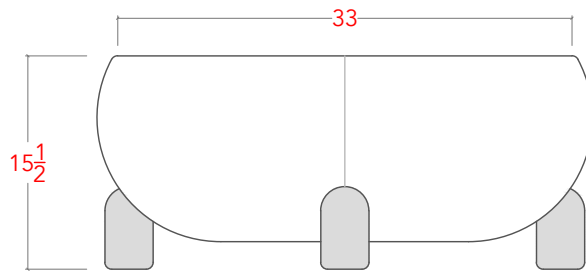

BEBOP OTTOMAN- 36"

TOP VIEW

15
1/2

33

FRONT VIEW