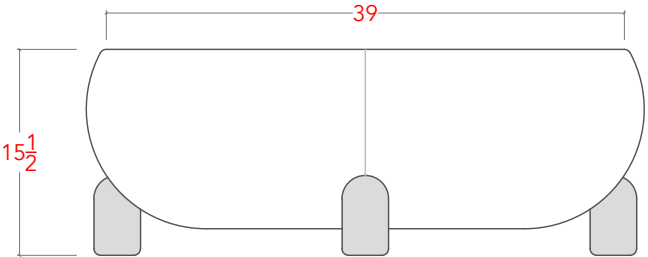

# BEBOP OTTOMAN- 42"

TOP VIEW

FRONT VIEW