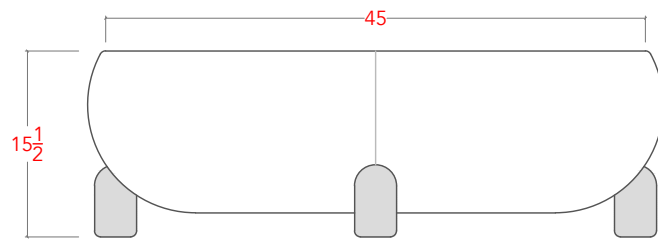

BEBOP OTTOMAN- 48"

TOP VIEW

FRONT VIEW