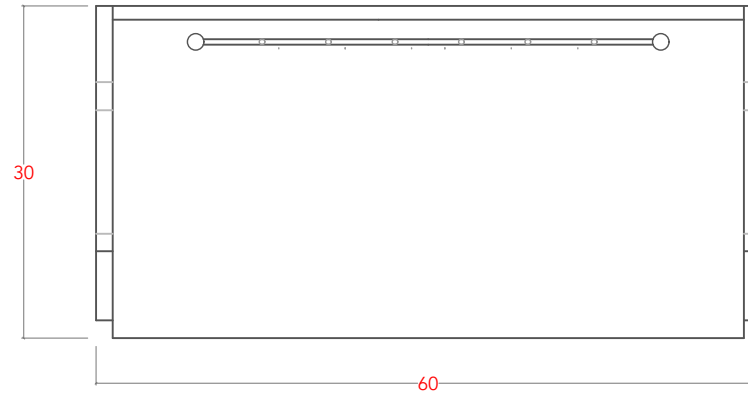

HEMMI DESK - 60" (DOUBLE DRAWER)

TOP VIEW

SIDE VIEW

FRONT VIEW