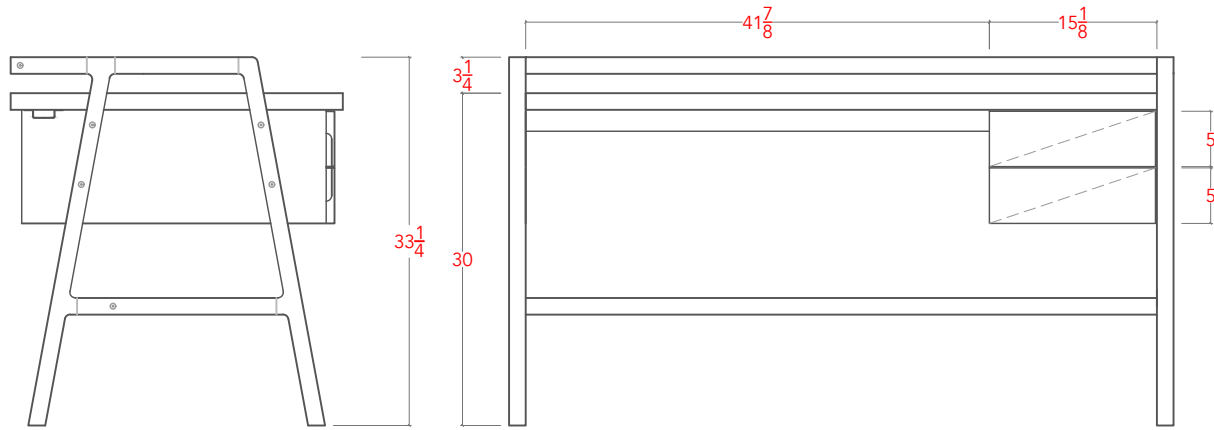

HEMMI DESK - 60" (DOUBLE DRAWER)

TOP VIEW

SIDE VIEW

FRONT VIEW