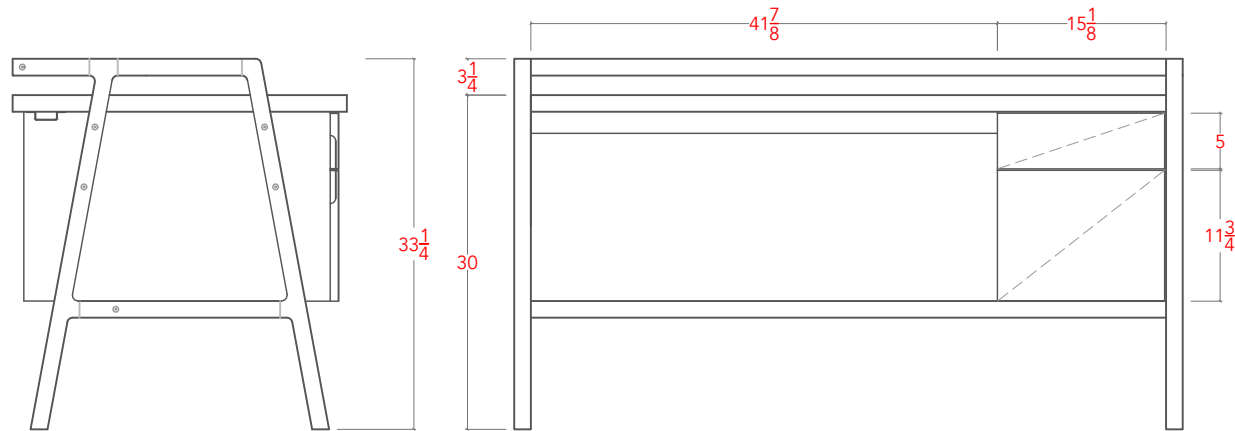

HEMMI DESK- 60" (FILE DRAWER)

TOP VIEW

SIDE VIEW

FRONT VIEW