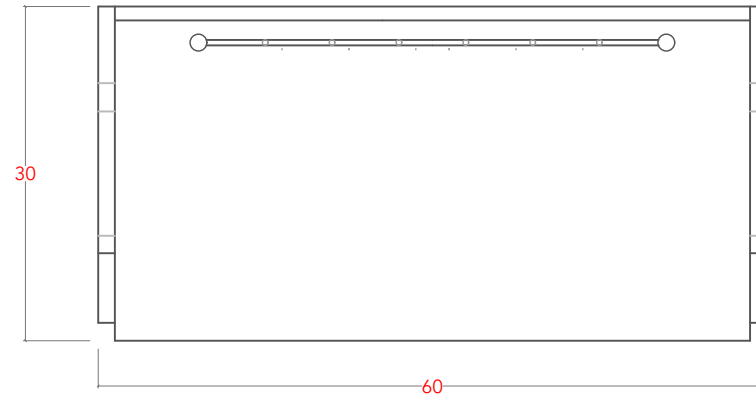

HEMMI DESK- 60" (FILE DRAWER)

TOP VIEW

SIDE VIEW

FRONT VIEW