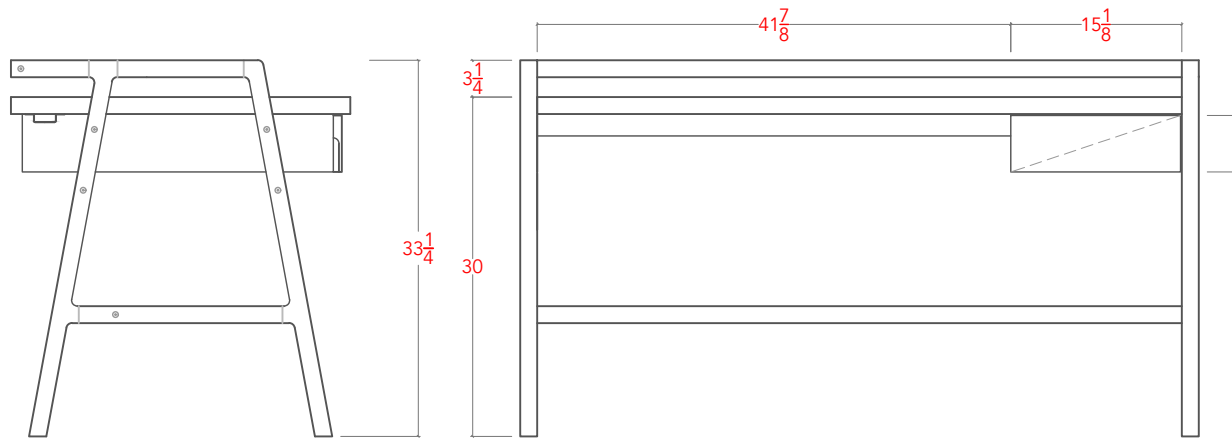

HEMMI DESK- 60" (SINGLE DRAWER)

TOP VIEW

SIDE VIEW

FRONT VIEW