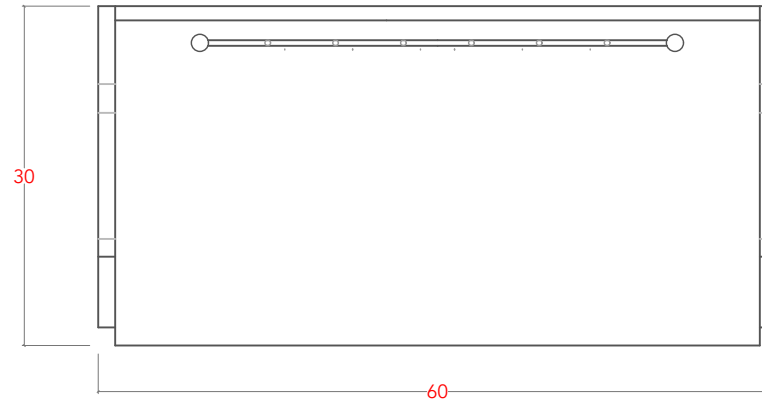

HEMMI DESK- 60" (SINGLE DRAWER)

TOP VIEW

SIDE VIEW

FRONT VIEW