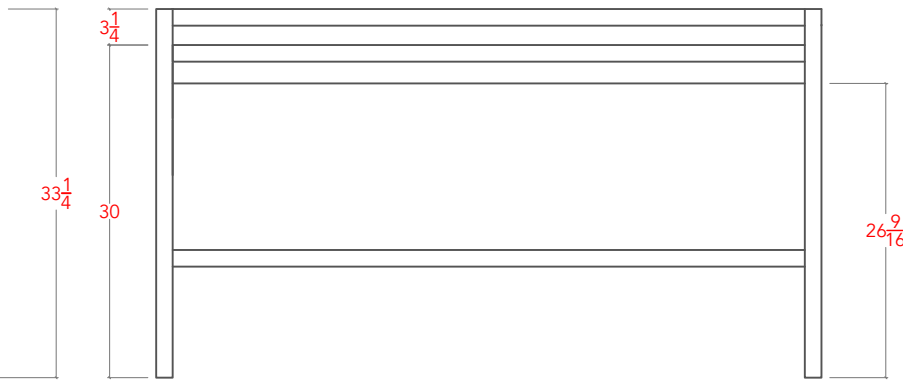

# HEMM DESK - 60"

TOP VIEW

SIDE VIEW

FRONT VIEW