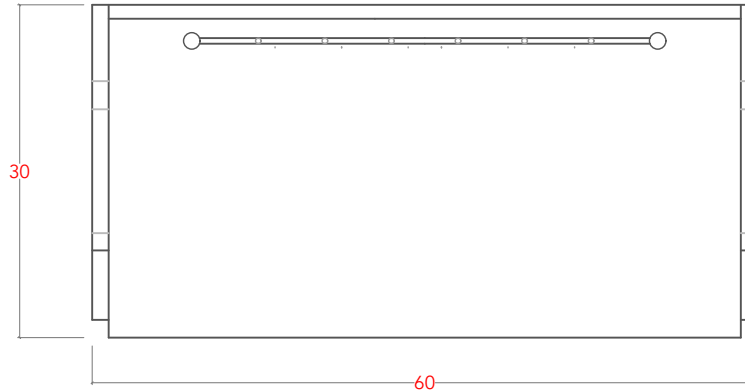

# HEMM DESK - 60"

TOP VIEW

SIDE VIEW

FRONT VIEW