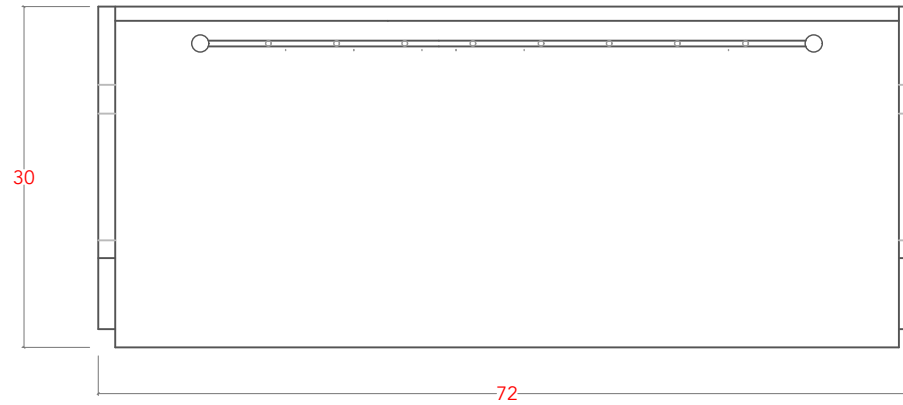

# HEMM DESK- 72" (FILE DRAWER)

TOP VIEW

SIDE VIEW

FRONT VIEW