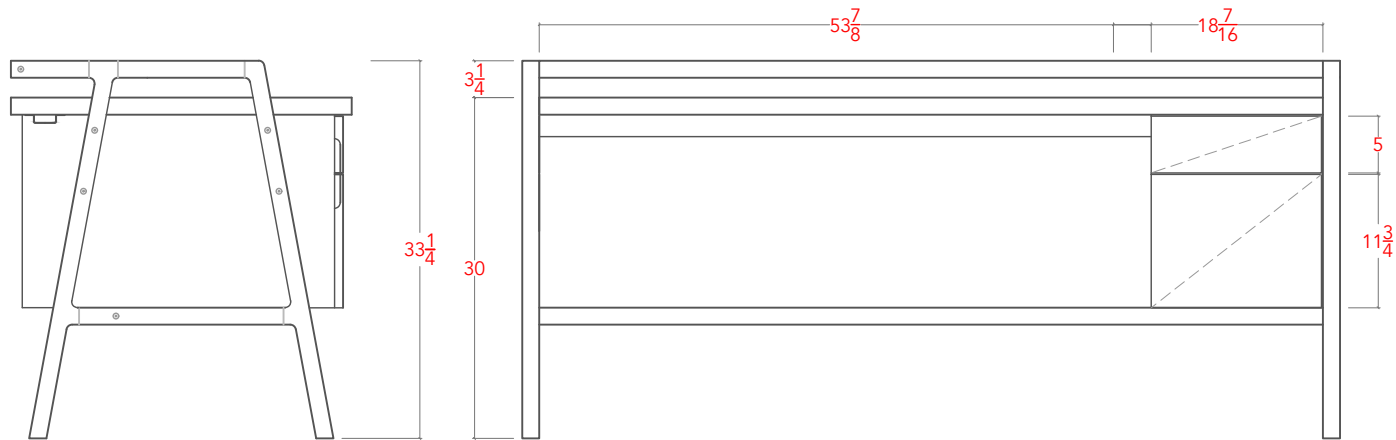

# HEMM DESK- 72" (FILE DRAWER)

TOP VIEW

SIDE VIEW

FRONT VIEW