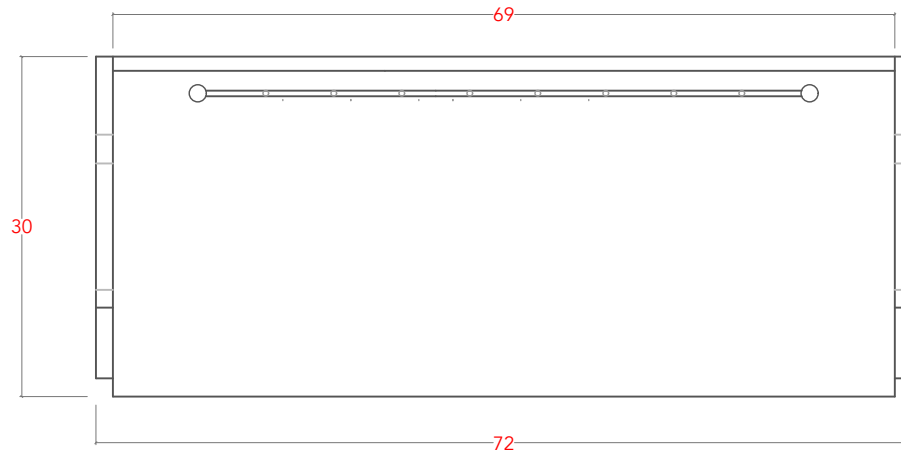

# HEMM DESK - 72"

TOP VIEW

SIDE VIEW

FRONT VIEW