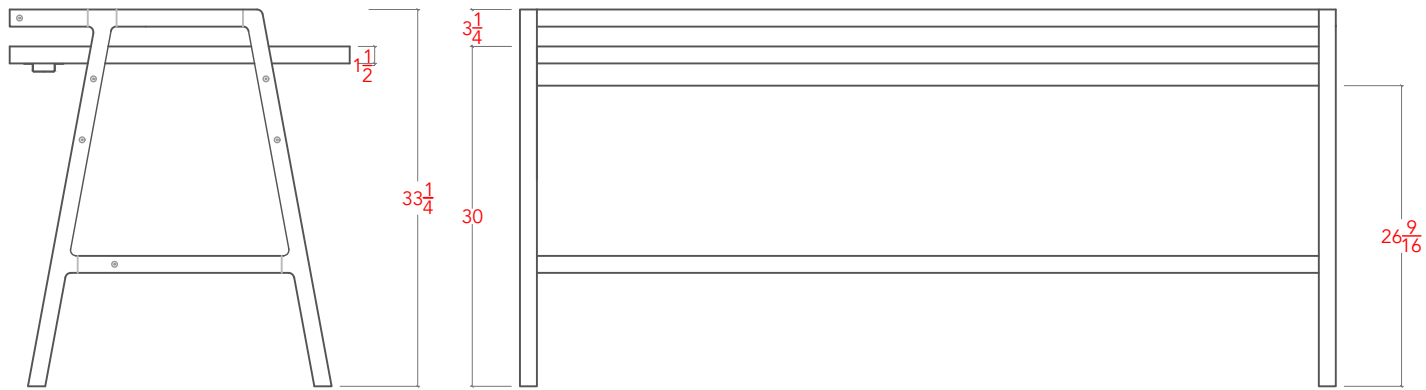

# HEMM DESK - 72"

TOP VIEW

SIDE VIEW

FRONT VIEW