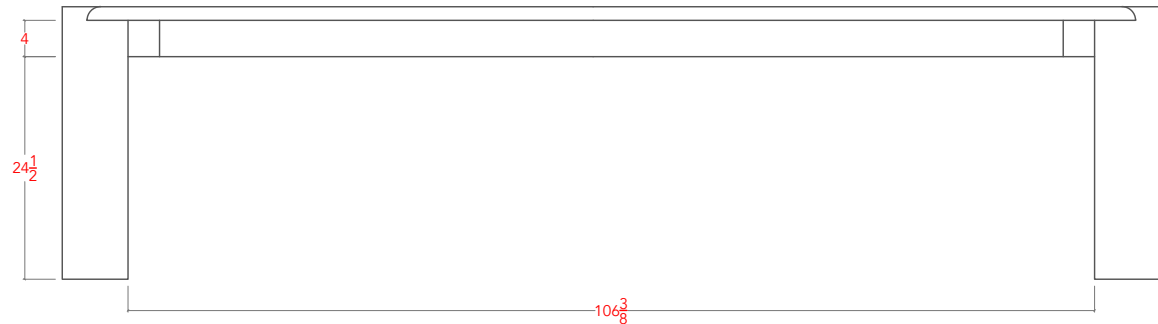

# HOC DINING TABLE- 120"

TOP VIEW

SIDE VIEW

FRONT VIEW