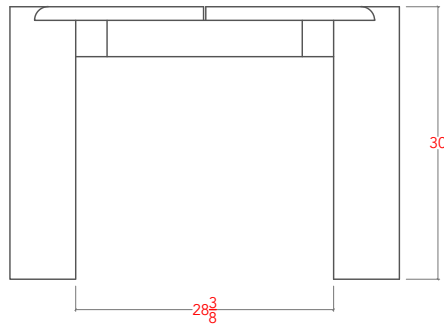

# HOC DINING TABLE- 120"

TOP VIEW

SIDE VIEW

FRONT VIEW