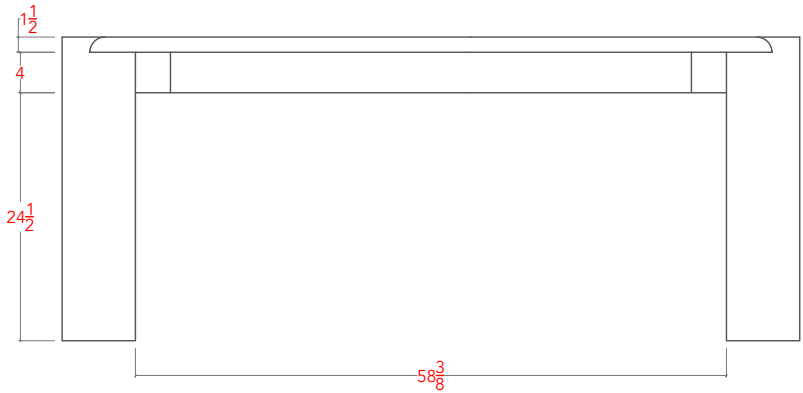

# HOC DINING TABLE- 72"

TOP VIEW

SIDE VIEW

FRONT VIEW