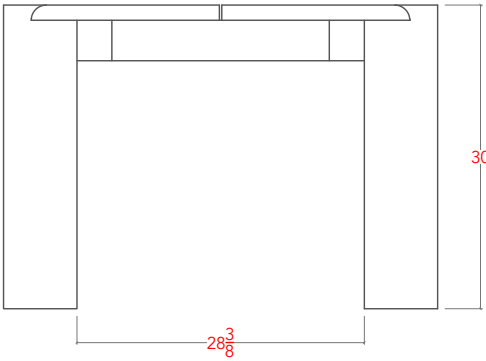

# HOC DINING TABLE- 72"

TOP VIEW

SIDE VIEW

FRONT VIEW