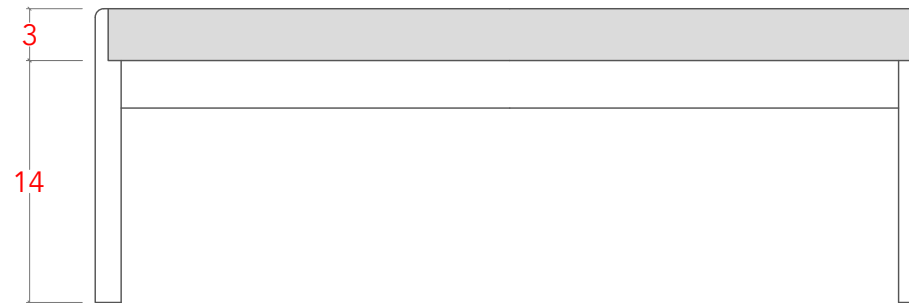

IRIS BENCH- 48"

TOP VIEW

SIDE VIEW

FRONT VIEW