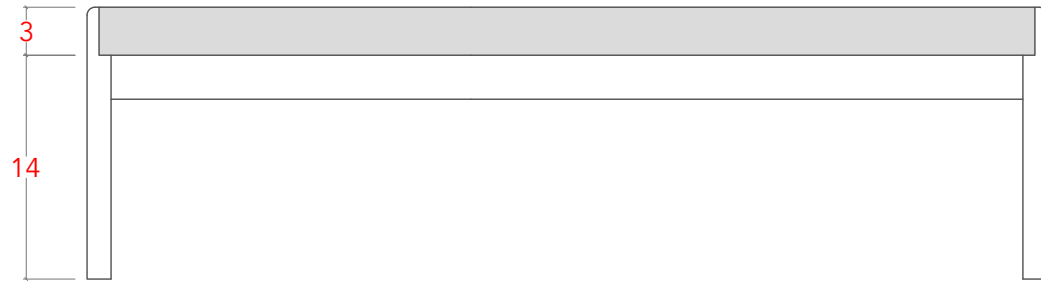

IRIS BENCH- 60"

TOP VIEW

SIDE VIEW

FRONT VIEW