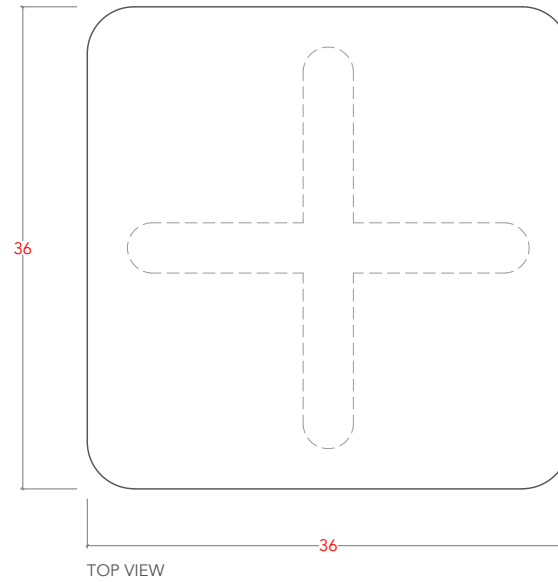

# IRIS COFFEE TABLE- 36"

SIDE VIEW

FRONT VIEW