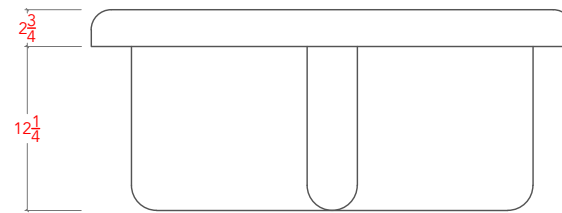

# IRIS COFFEE TABLE- 36"

SIDE VIEW

FRONT VIEW