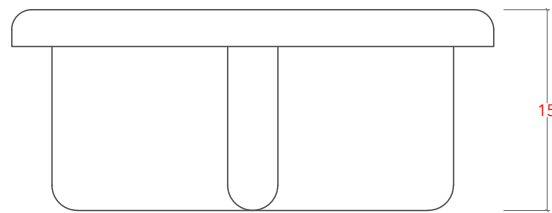

# IRIS COFFEE TABLE- 36"

SIDE VIEW

FRONT VIEW