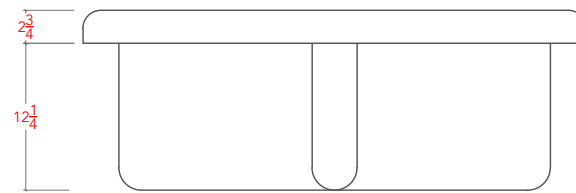

IRIS COFFEE TABLE- 42"

SIDE VIEW

FRONT VIEW