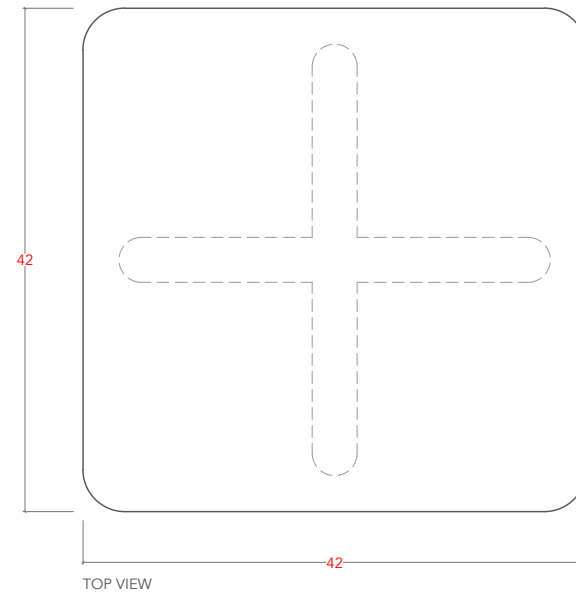

IRIS COFFEE TABLE- 42"

SIDE VIEW

FRONT VIEW