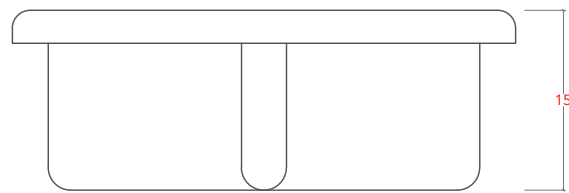

IRIS COFFEE TABLE- 42"

SIDE VIEW

FRONT VIEW