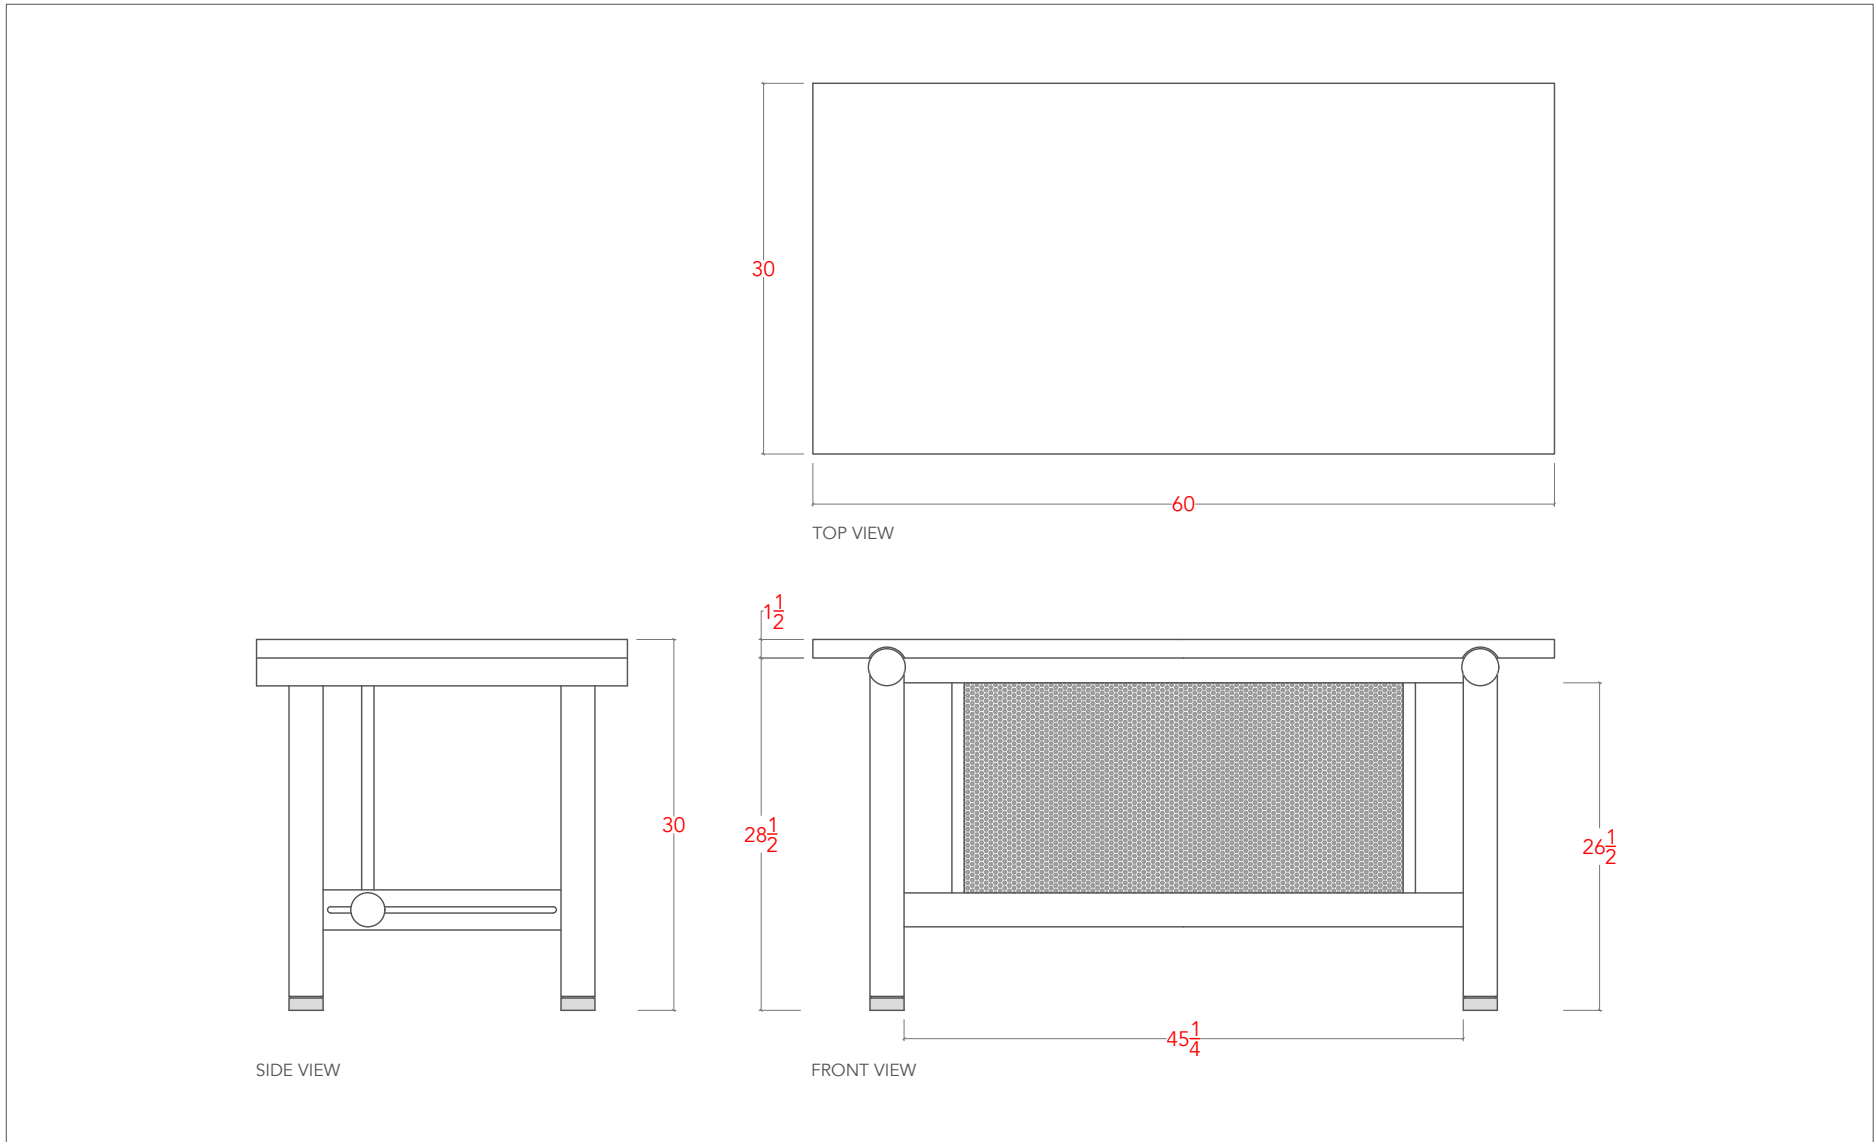

SILAS DESK - 60"

LAST
DITCH
DESIGN

+1 323 208 9745 www.lastditchdesign.com info@lastditchdesign.com

All designs are property of Last Ditch Design.
Reproduction, modification, and use for construction by
any party other than Last Ditch Design is prohibited.