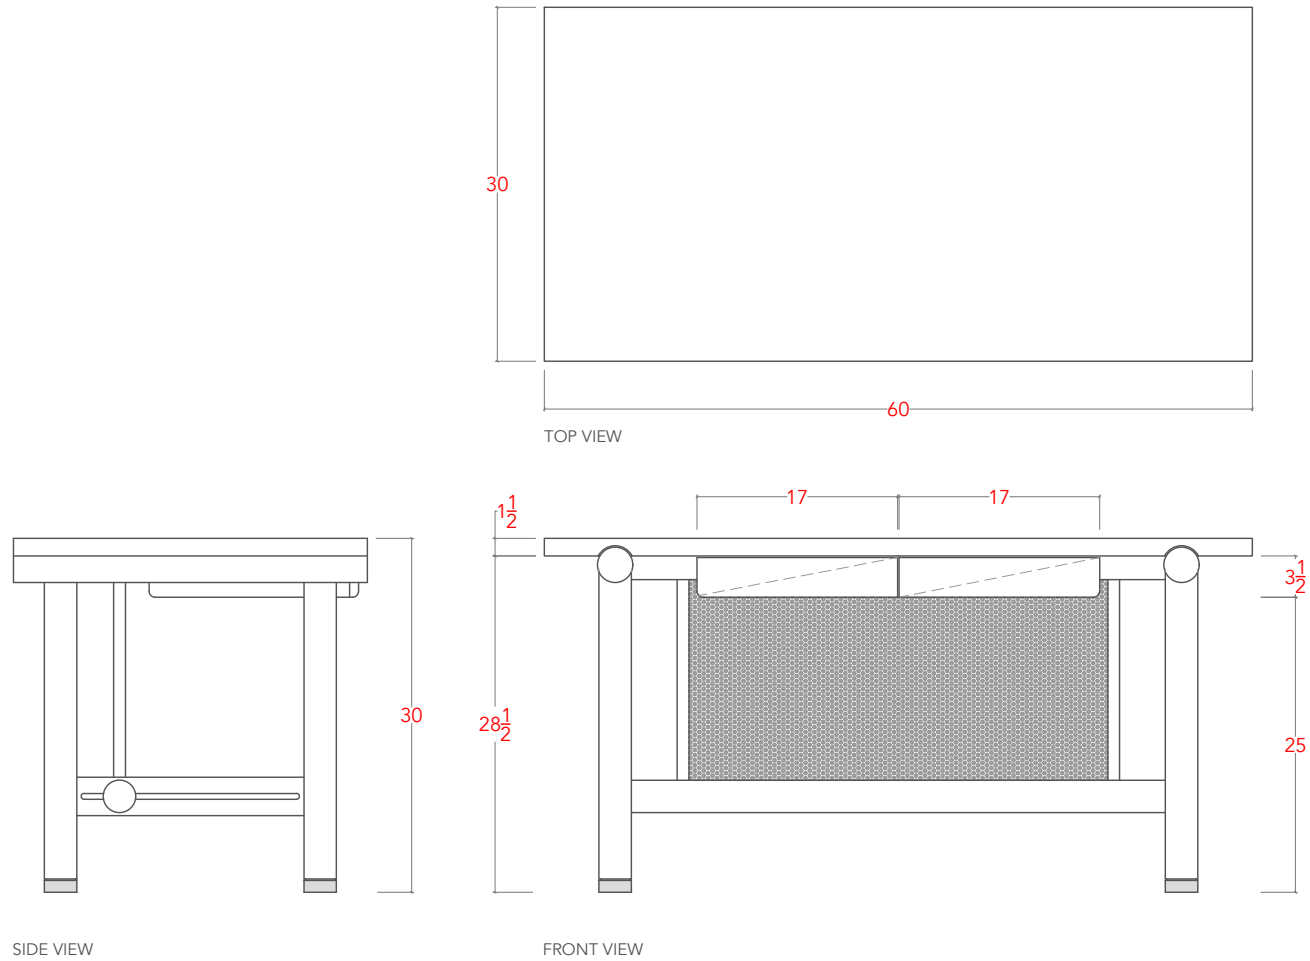

SILAS WRITING DESK - 60"

LAST
DITCH
DESIGN

+1 323 208 9745 www.lastditchdesign.com info@lastditchdesign.com

All designs are property of Last Ditch Design.
Reproduction, modification, and use for construction by
any party other than Last Ditch Design is prohibited.