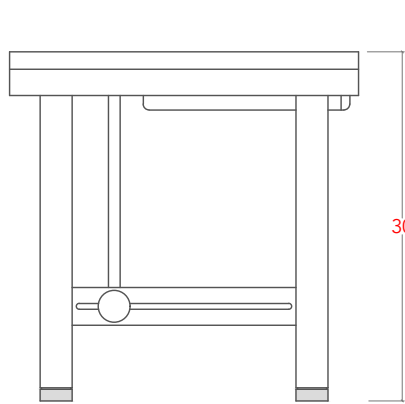

SILAS WRITING DESK - 72"

TOP VIEW

SIDE VIEW

FRONT VIEW