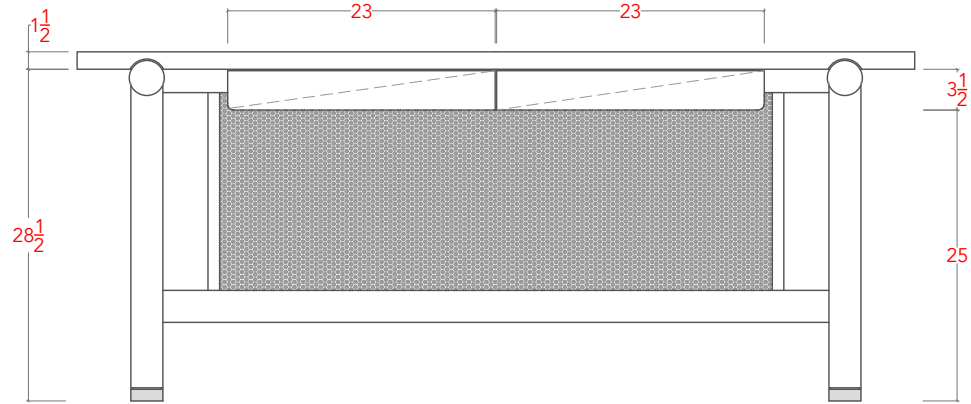

SILAS WRITING DESK - 72"

TOP VIEW

SIDE VIEW

FRONT VIEW