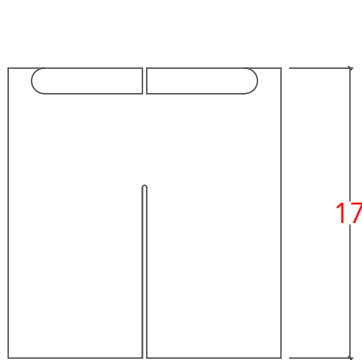

SULACO BENCH- 48"

TOP VIEW

SIDE VIEW

FRONT VIEW