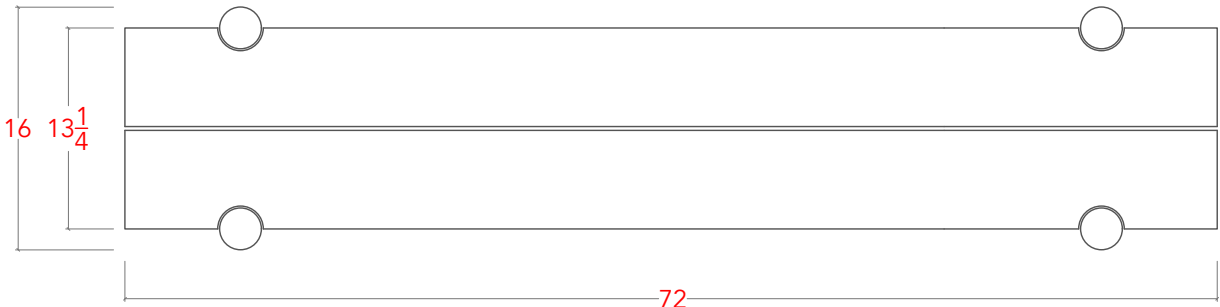

SULACO BENCH- 72"

TOP VIEW

SIDE VIEW

FRONT VIEW