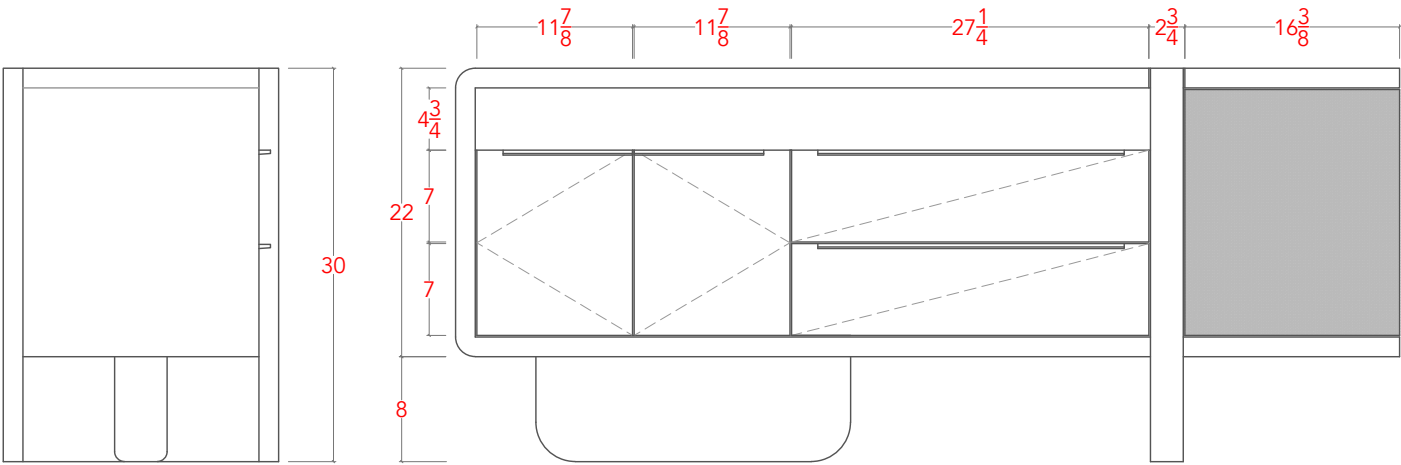

SULACO MEDIA CONSOLE- 72"

TOP VIEW

SIDE VIEW

FRONT VIEW