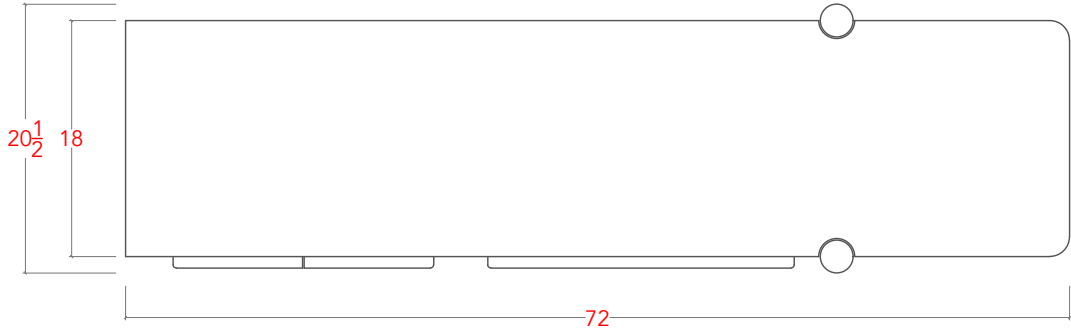

SULACO MEDIA CONSOLE- 72"

TOP VIEW

SIDE VIEW

FRONT VIEW