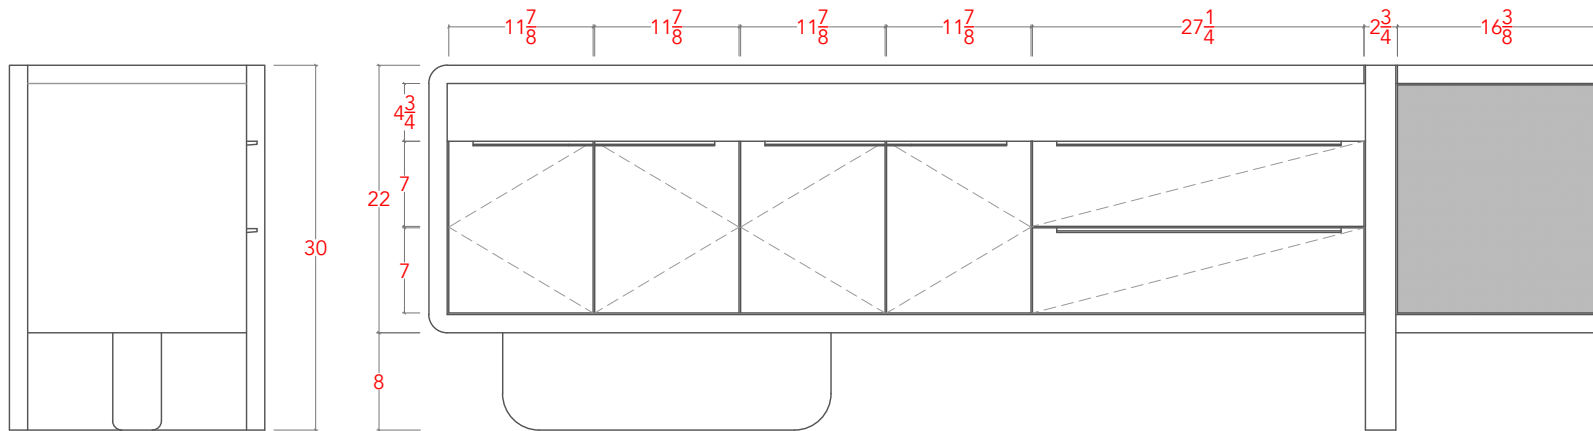

# SULACO MEDIA CONSOLE- 96"

TOP VIEW

SIDE VIEW

FRONT VIEW