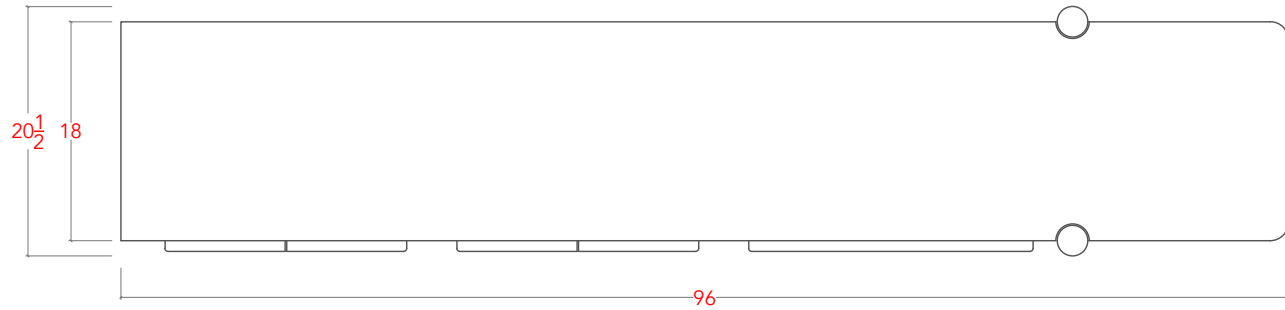

# SULACO MEDIA CONSOLE- 96"

TOP VIEW

SIDE VIEW

FRONT VIEW