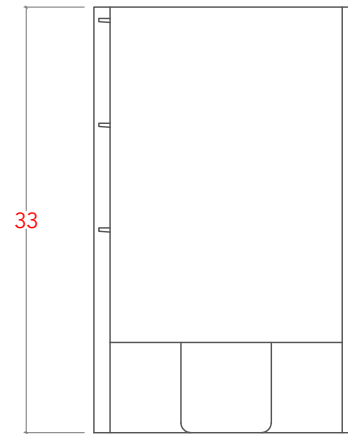

# SULACO SIX DRAWER DRESSER- 60"

TOP VIEW

FRONT VIEW

SIDE VIEW