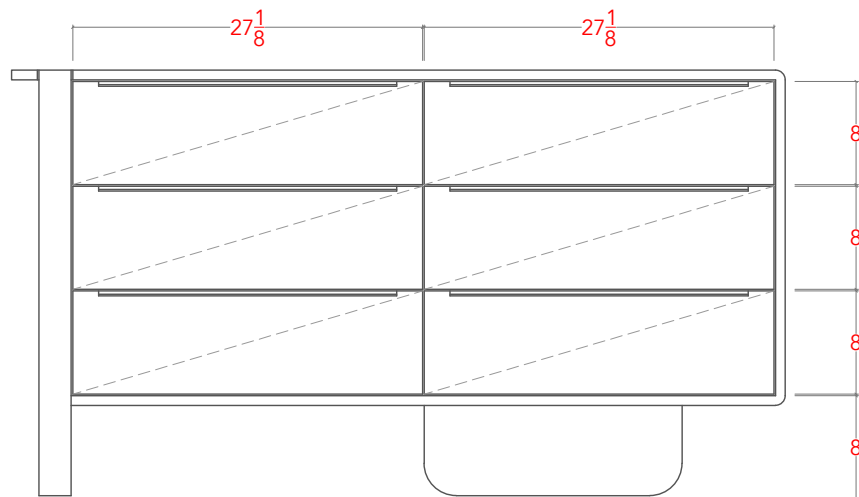

# SULACO SIX DRAWER DRESSER- 60"

TOP VIEW

FRONT VIEW

SIDE VIEW