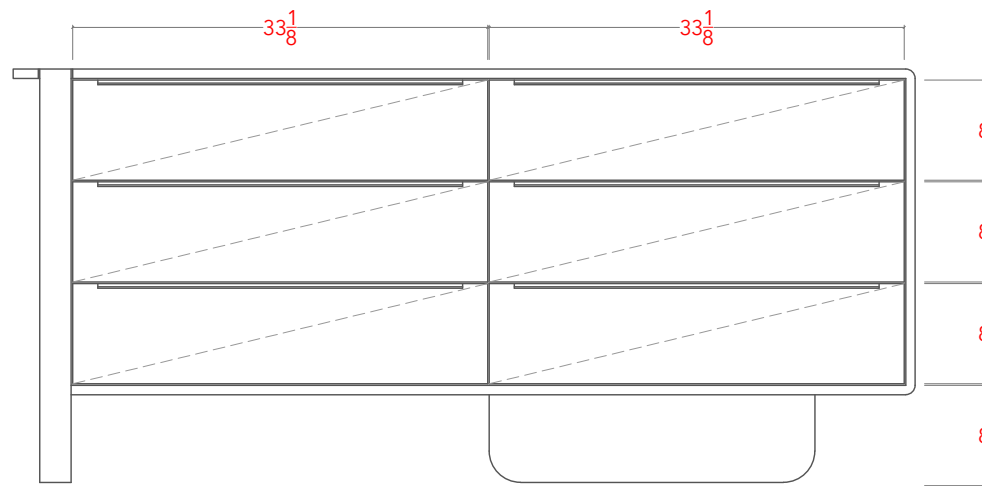

# SULACO SIX DRAWER DRESSER- 72"

LAST  
DITCH  
DESIGN