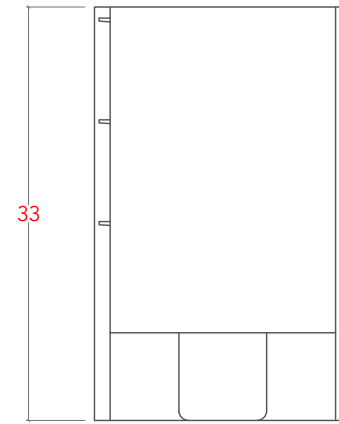

# SULACO SIX DRAWER DRESSER- 72"

LAST  
DITCH  
DESIGN