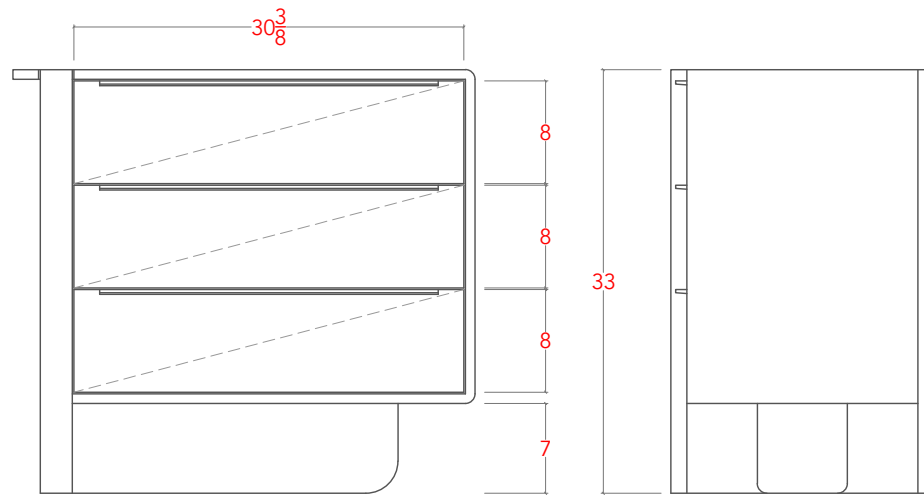

SULACO THREE DRAWER DRESSER- 36"

TOP VIEW

FRONT VIEW

SIDE VIEW