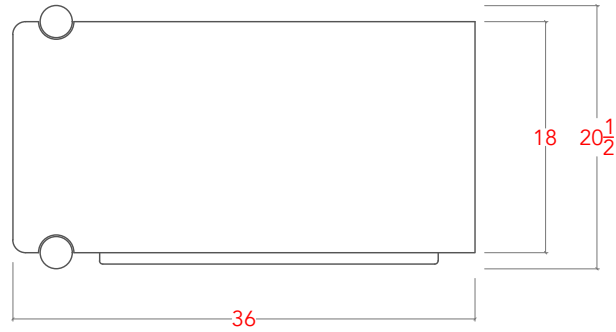

SULACO THREE DRAWER DRESSER- 36"

TOP VIEW

FRONT VIEW

SIDE VIEW