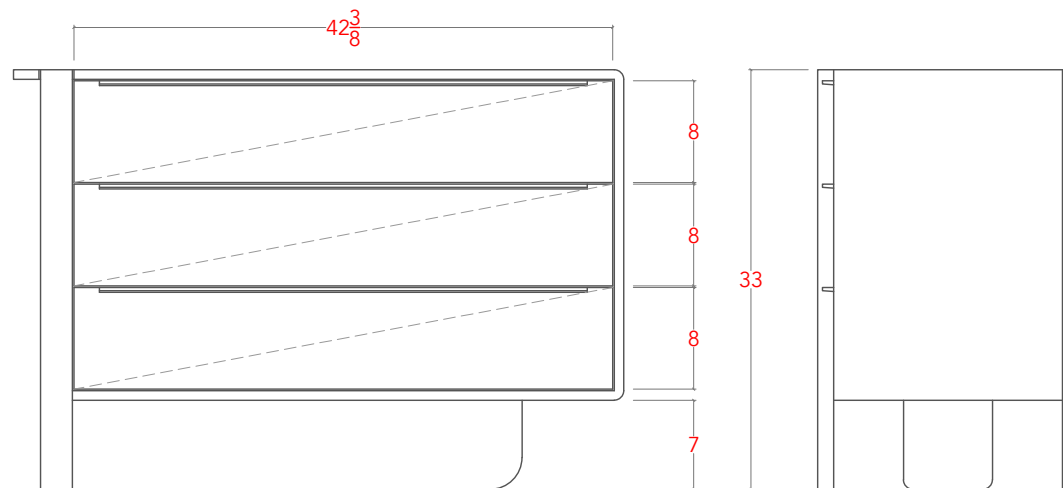

SULACO THREE DRAWER DRESSER- 48"

TOP VIEW

FRONT VIEW

SIDE VIEW