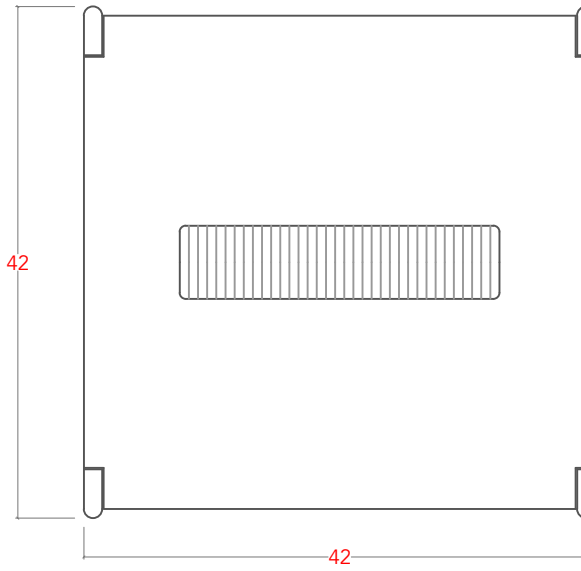

# TAYO COFFEE TABLE- 42"

TOP VIEW

SIDE VIEW

FRONT VIEW