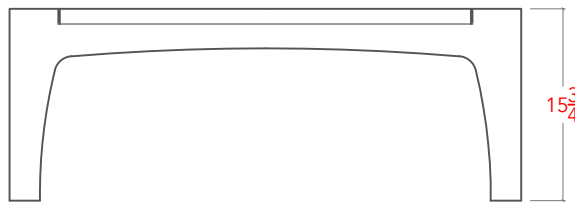

# TAYO COFFEE TABLE- 42"

TOP VIEW

SIDE VIEW

FRONT VIEW