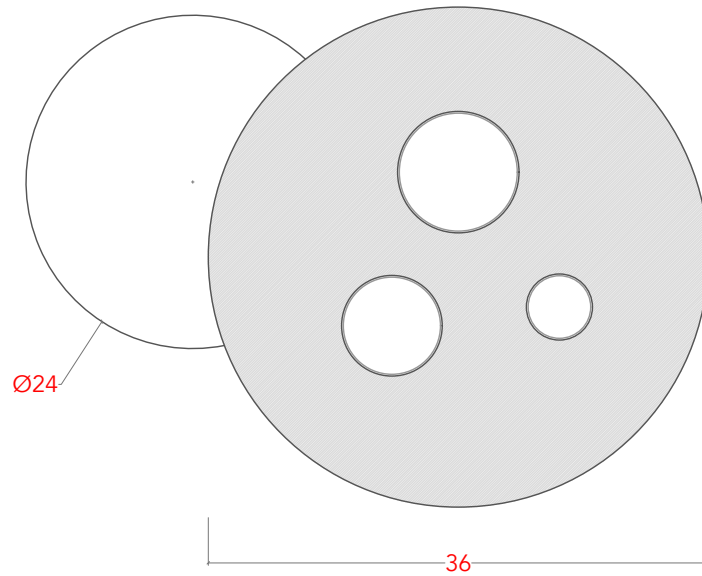

TUMBLER COFFEE TABLE- 36"

TOP VIEW

FRONT VIEW