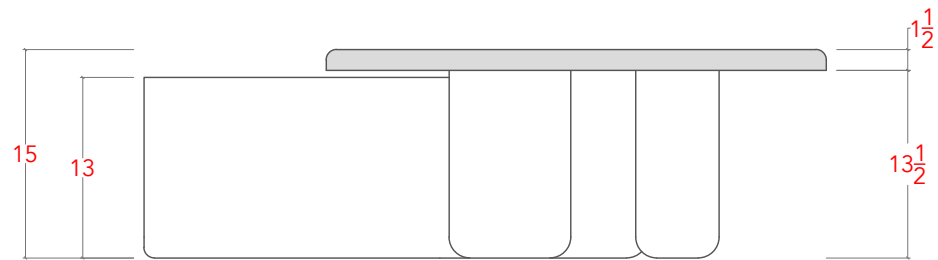

TUMBLER COFFEE TABLE- 36"

TOP VIEW

FRONT VIEW