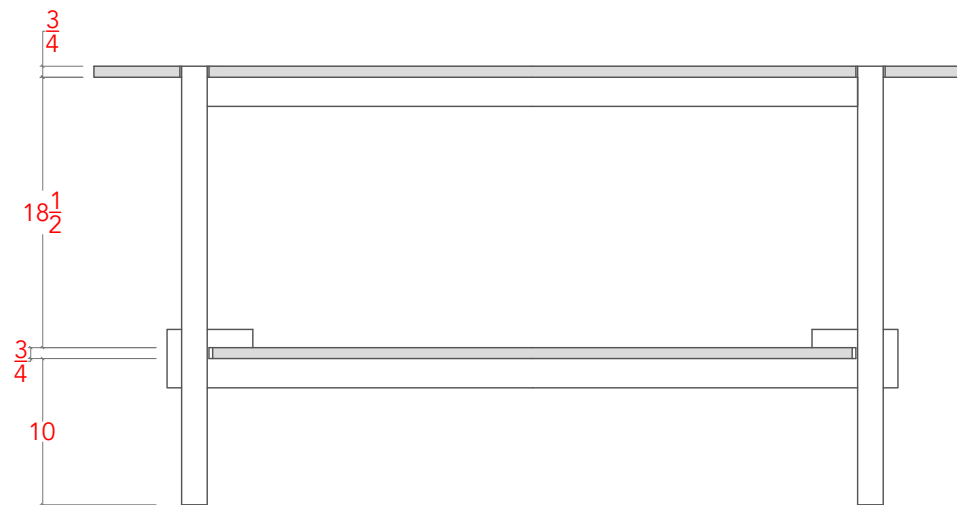

SULACO CONSOLE- 60"

TOP VIEW

SIDE VIEW

FRONT VIEW