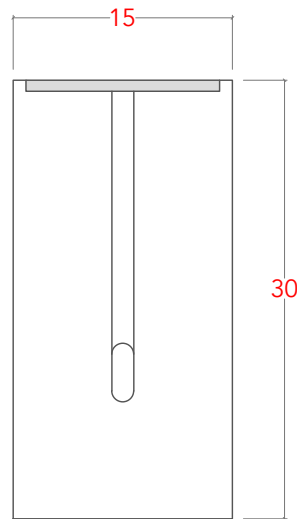

SULACO CONSOLE- 60"

TOP VIEW

SIDE VIEW

FRONT VIEW