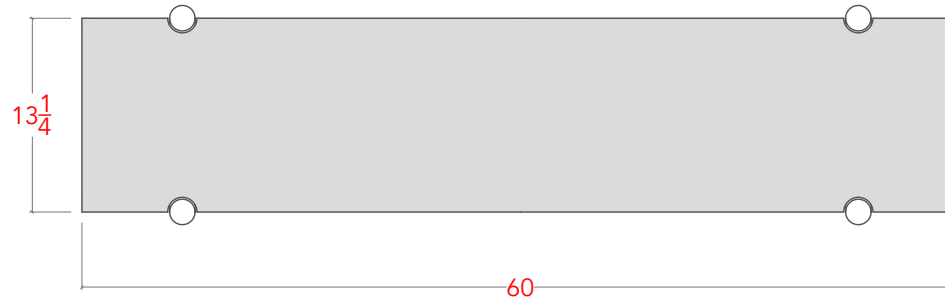

SULACO CONSOLE- 60"

TOP VIEW

SIDE VIEW

FRONT VIEW