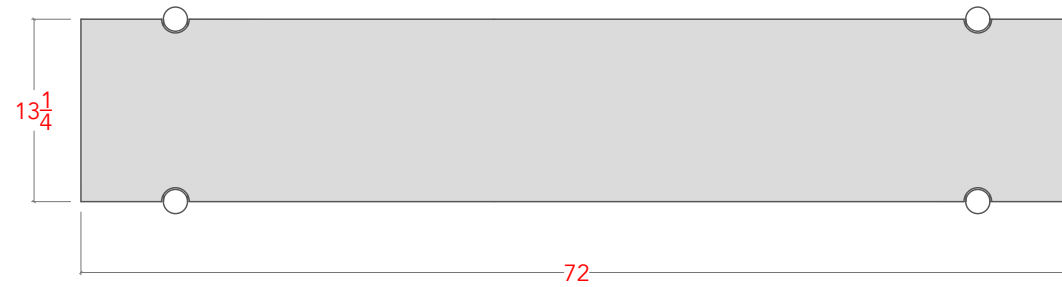

SULACO CONSOLE- 72"

TOP VIEW

SIDE VIEW

FRONT VIEW