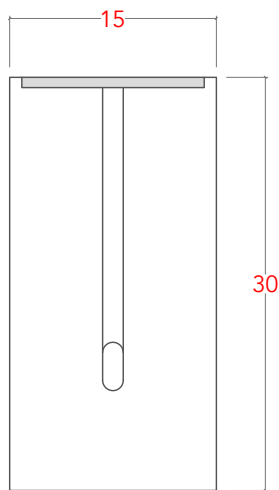

SULACO CONSOLE- 72"

TOP VIEW

SIDE VIEW

FRONT VIEW