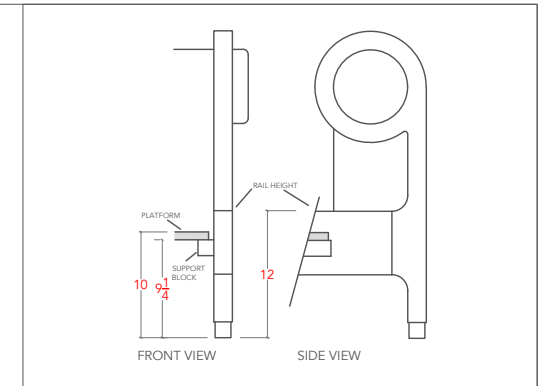

SILAS BED- CK

SIDE RAIL AND PLATFORM DETAIL