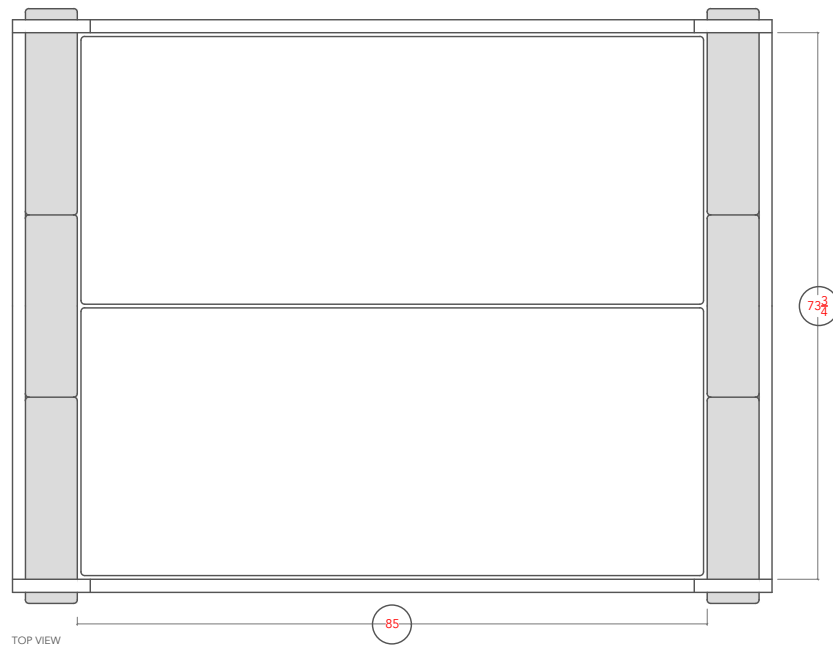

SILAS BED- CK

SIDE RAIL AND PLATFORM DETAIL