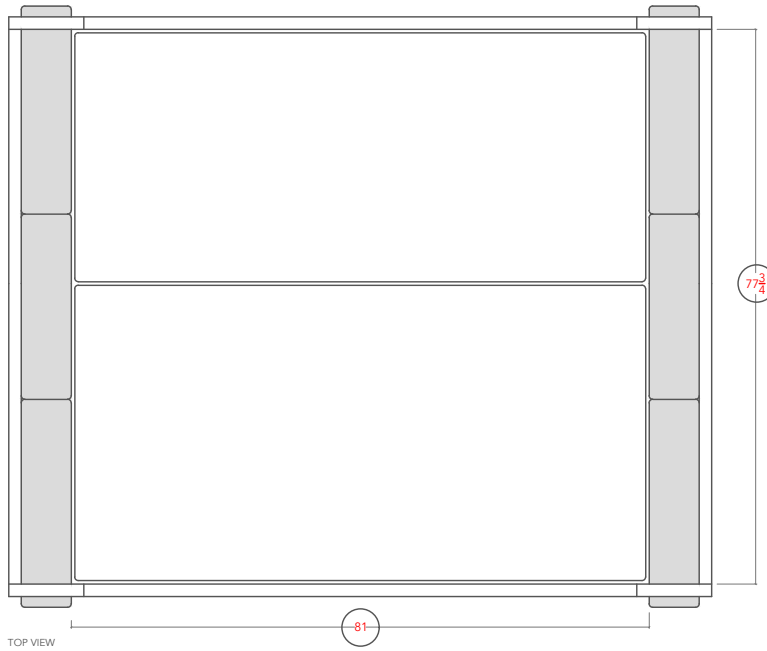

SILAS BED- EK

SIDE RAIL AND PLATFORM DETAIL