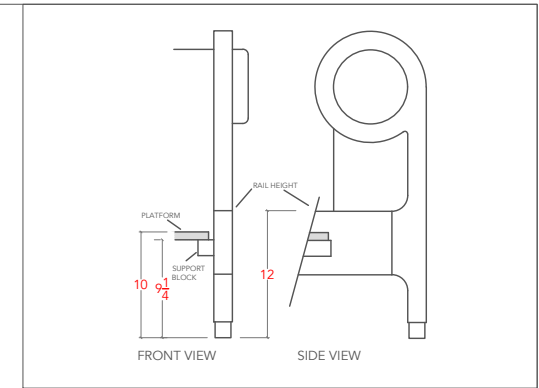

SILAS BED- EK

SIDE RAIL AND PLATFORM DETAIL