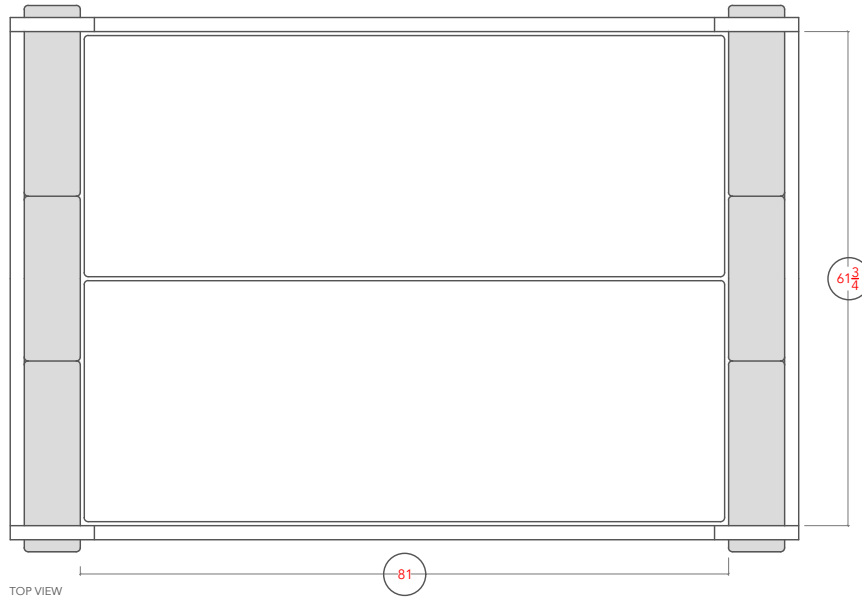

SILAS BED- QN

SIDE RAIL AND PLATFORM DETAIL