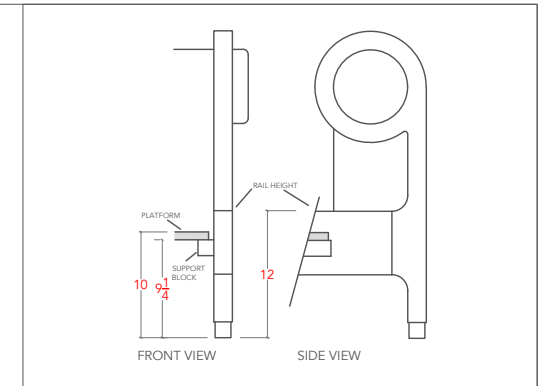

SILAS BED- QN

SIDE RAIL AND PLATFORM DETAIL