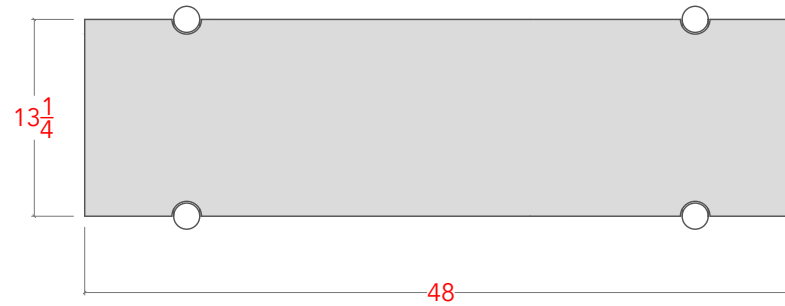

# SULACO CONSOLE- 48"

TOP VIEW

SIDE VIEW

FRONT VIEW