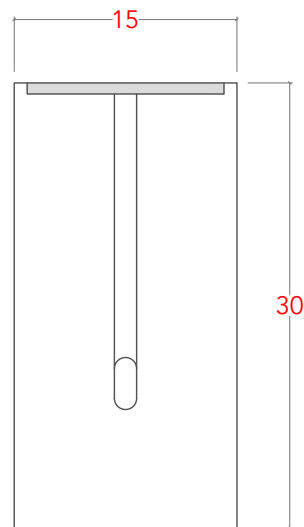

# SULACO CONSOLE- 48"

TOP VIEW

SIDE VIEW

FRONT VIEW