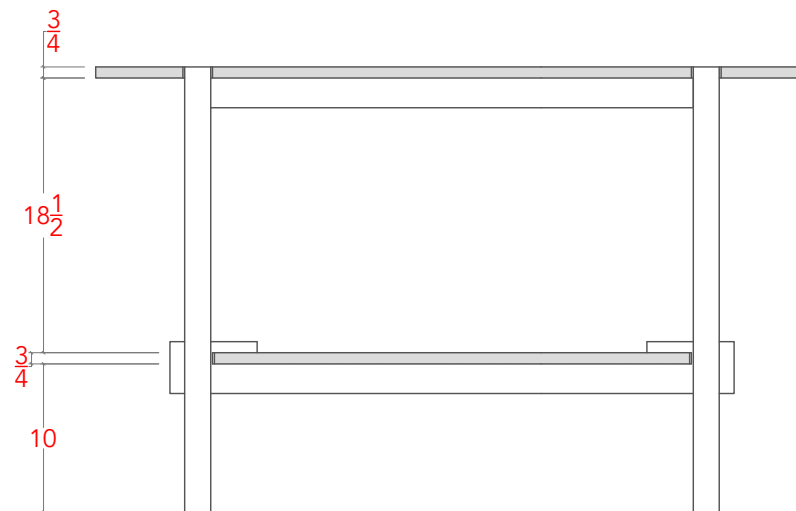

# SULACO CONSOLE- 48"

TOP VIEW

SIDE VIEW

FRONT VIEW