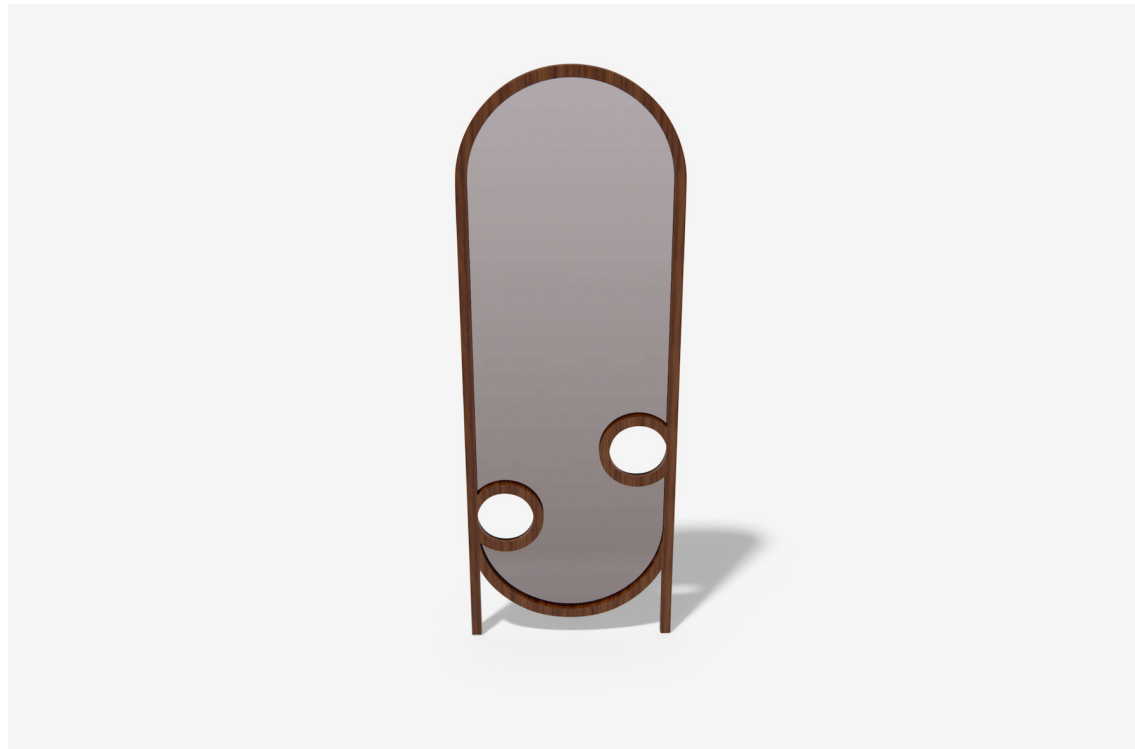

SILAS FLOOR MIRROR

The Silas Floor Mirror is an elegant and modern interpretation of the classic arch form. Visually anchored to the floor through the circular cutouts. With its ability to lean against the wall, this simple shape with sophisticated details will provide a strong visual statement in any room.

AVAILABLE FINISHES:

STARTING AT:

\$4,750

SHOWN IN: Oiled Walnut

LEAD TIME: 10-12 Weeks

STANDARD DIMENSIONS:

WEIGHT: 80 LBS

30" L x 1.5" D x 84" H