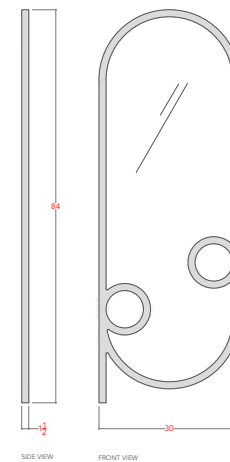

STARTING AT:

$4,750

SHOWN IN: Oiled Walnut

LEAD TIME: 10-12 Weeks

STANDARD DIMENSIONS:

WEIGHT: 80 LBS

30" L x 1.5" D x 84" H

PRODUCTION: Made to Order

MADE IN: Los Angeles

MATERIALS: FSC certified Ash, Oak, Walnut

CUSTOMIZATION: Contact for More Info