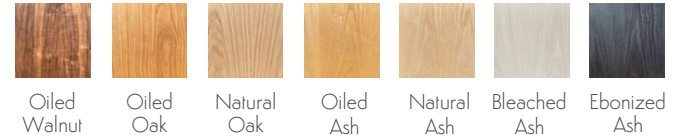

GANNETT BOWL

AVAILABLE FINISHES:

STARTING AT:

\$1,425

SHOWN IN: Ebonized Ash

LEAD TIME: 10-12 Weeks

STANDARD DIMENSIONS:

WEIGHT: TBD

18" - 18" L x 18" D x 4" H

21" - 21" L x 21" D x 4" H

PRODUCTION: Made to Order

MADE IN: Los Angeles

MATERIALS: FSC certified Ash, Oak, Walnut

CUSTOMIZATION: Not Available

21

TOP VIEW

4

FRONT VIEW

18

TOP VIEW

4

FRONT VIEW

The Gannett Bowl is an exploration in geometry, surface planes and defined wood grain. The perfect conversation piece that will also serve its function for gatherings with friends or family. Finished with 100% food safe oil.