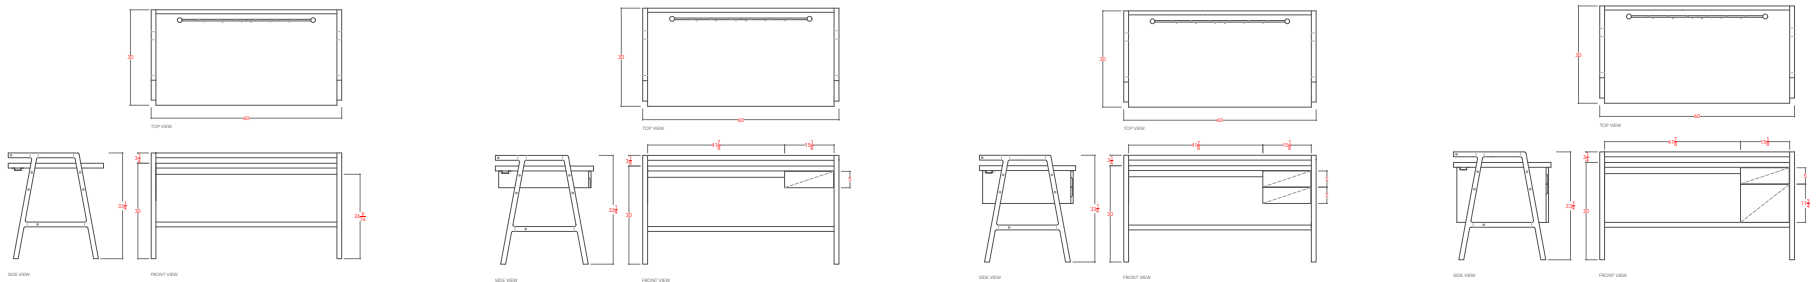

## AVAILABLE FINISHES:

STARTING AT: \$3,650

SHOWN IN: Ebonized Ash & Juniper Green   LEAD TIME: 10-12 Weeks

STANDARD DIMENSIONS:   WEIGHT: TBD

60" -   60" L x 30" D x 33.25" H  
72" -   72" L x 30" D x 33.25" H

PRODUCTION: Made to Order   MADE IN: Los Angeles

MATERIALS: FSC certified Ash, Oak, Walnut

CUSTOMIZATION: Contact for More Info

The Hemm Desk is an exercise in simplicity, refinement and the necessary details to support daily life. The accessory flute is a seamless way to charge and display your smaller items such as phone and smart pad. While the drawer configurations and options provide a compartment for cord storage and an ample range of applications depending on your needs. Available in two sizes.