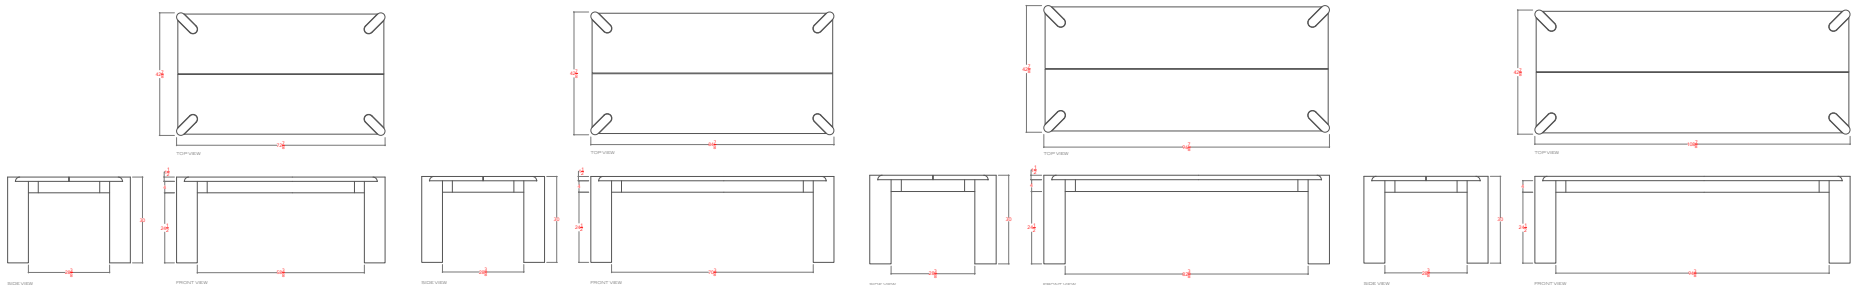

72" - 72" L x 42" D x 30" H
 84" - 84" L x 42" D x 30" H
 96" - 96" L x 42" D x 30" H
 108" - 108" L x 42" D x 30" H
 120" - 120" L x 42" D x 30" H

PRODUCTION: Made to Order

MADE IN: Los Angeles

MATERIALS: FSC certified Ash, Oak, Walnut

CUSTOMIZATION: Contact for More Info

The Hoc Dining Table is a bold and distinguished table that is fine example of symmetry and balance. With its refined radiused edges and large sculptural legs, this form will make for a beautiful sense of gathering around the home or office. Available in five sizes.