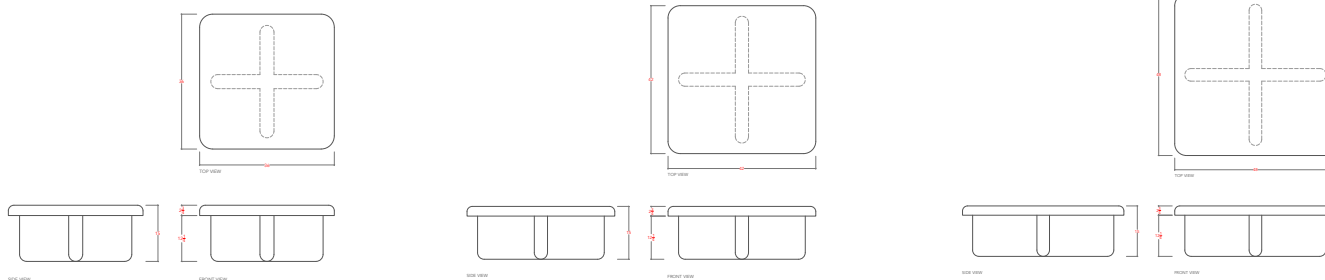

36" - 36" L x 36" D x 15" H

42" - 42" L x 42" D x 15" H

48" - 48" L x 48" D x 15" H

PRODUCTION: Made to Order

MADE IN: Los Angeles

MATERIALS: FSC certified Ash, Oak, Walnut

CUSTOMIZATION: Contact for More Info

The Iris Coffee Table uses craft as the foundation for this minimal yet bold and distinct piece. The radiused edges further soften the blocky form, removing all the rigid lines. The perfect table for game night or dinner and a movie at home. Available in three sizes