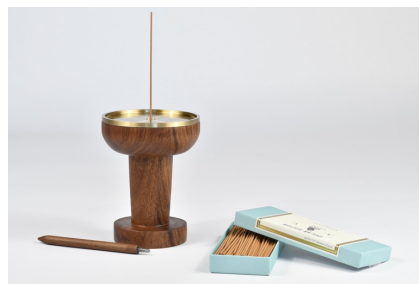

POSH PIN

AVAILABLE FINISHES:

STARTING AT:

\$450

SHOWN IN: Natural Oak

LEAD TIME: 4-6 Weeks

STANDARD DIMENSIONS:

WEIGHT: TBD

4" Dia x 9.5" H

PRODUCTION: Made to Order

MADE IN: Los Angeles

MATERIALS: FSC certified Ash, Oak, Walnut

CUSTOMIZATION: Not Available

The Posh Pin is a fun exploration in design, transforming this recognizable everyday objects scale and function. This charming pin becomes a delightful accessory piece on its own or simply remove the point to access the incense burner when its time to freshen up the space.