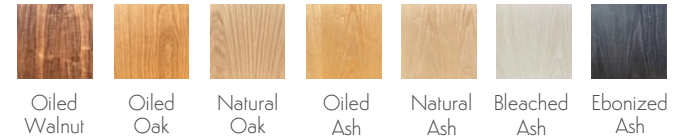

POSH PIN

AVAILABLE FINISHES:

STARTING AT:

\$450

SHOWN IN: Natural Oak

LEAD TIME: 4-6 Weeks

STANDARD DIMENSIONS:

WEIGHT: TBD

4" Dia x 9.5" H

PRODUCTION: Made to Order

MADE IN: Los Angeles

MATERIALS: FSC certified Ash, Oak, Walnut

CUSTOMIZATION: Not Available

The Posh Pin is a fun exploration in design, transforming this recognizable everyday objects scale and function. This charming pin becomes a delightful accessory piece on its own or simply remove the point to access the incense burner when its time to freshen up the space.