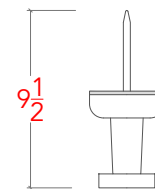

4" Dia x 9.5" H

PRODUCTION: Made to Order

MADE IN: Los Angeles

MATERIALS: FSC certified Ash, Oak, Walnut

CUSTOMIZATION: Not Available

The Posh Pin is a fun exploration in design, transforming this recognizable everyday objects scale and function. This charming pin becomes a delightful accessory piece on its own or simply remove the point to access the incense burner when its time to freshen up the space.

4

TOP VIEW

9 1/2

FRONT VIEW

LAST DITCH DESIGN

www.lastditchdesign.com

info@lastditchdesign.com

1.323.208.9745