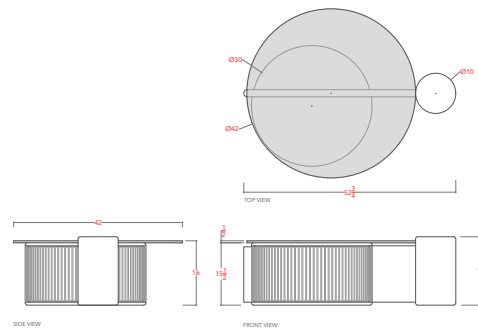

LAST DITCH DESIGN

www.lastditchdesign.com

info@lastditchdesign.com

1.323.208.9745