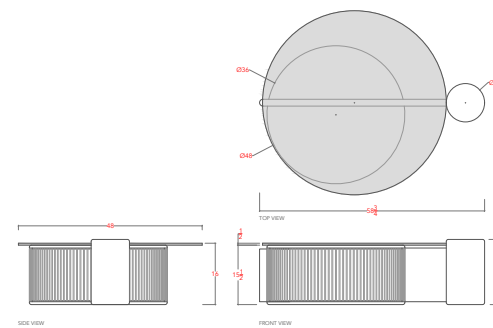

LAST DITCH DESIGN

www.lastditchdesign.com

info@lastditchdesign.com

1.323.208.9745