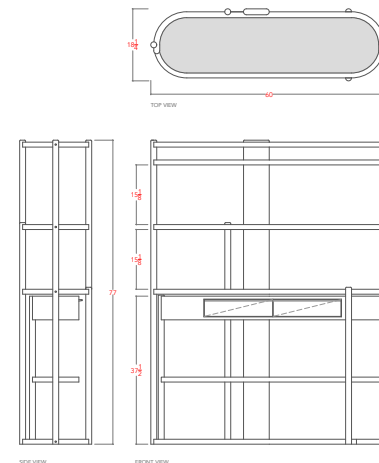

60" L x 18.25" D x 77" H

PRODUCTION: Made to Order

MADE IN: Los Angeles

MATERIALS: FSC certified Ash, Oak, Walnut

CUSTOMIZATION: Contact for More Info

The Renn Console finds its inspiration from Scottish designer, Charles Rennie Mackintosh. A juxtaposition of forms that evokes a sense of calming. This console is characterized by its racetrack design, elegant round posts along with contrasting materials. Each shelf is elevated with leather inserts that distinctly soften this form that looks great from any angle. The addition of the modular design allows for it to be extended, moved, or modified to suit the space and storage needs.