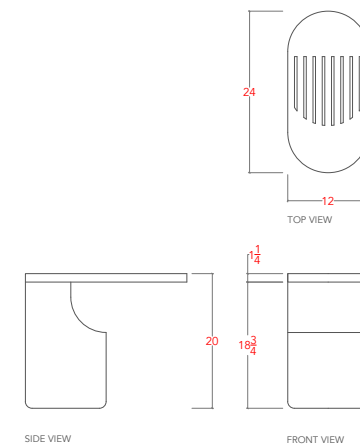

RENN SIDE TABLE

AVAILABLE FINISHES:

STARTING AT:

\$2,325

SHOWN IN: Natural Oak

LEAD TIME: 10-12 Weeks

STANDARD DIMENSIONS:

WEIGHT: 60 LBS

24" L x 12" D x 20" H

PRODUCTION: Made to Order

MADE IN: Los Angeles

MATERIALS: FSC certified Ash, Oak, Walnut

CUSTOMIZATION: Contact for More Info

The Renn Side Table finds its inspiration from Scottish designer, Charles Rennie Mackintosh. Known for his striking lines, geometry and bold florals. This table follows the practice and use of simple forms and natural materials, rather than elaboration. The use of texture and shadow versus that of pattern and ornament.