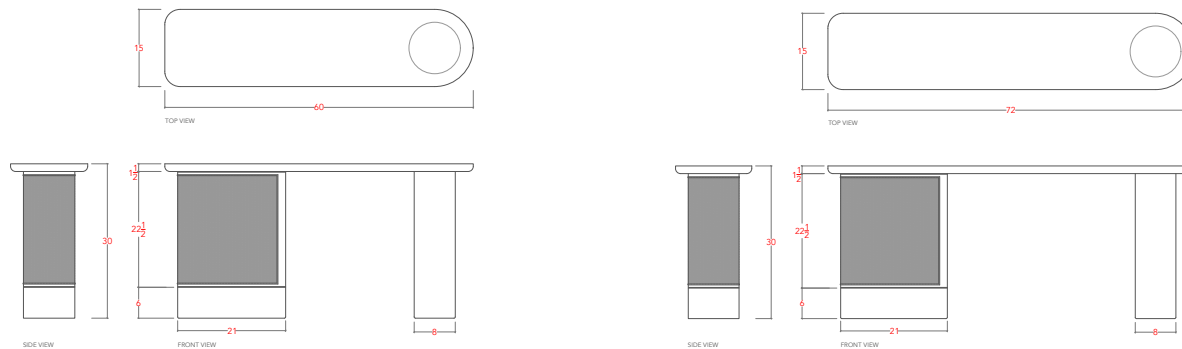

WEIGHT: TBD

60" - 60" L x 15" D x 30" H

72" - 72" L x 15" D x 30" H

PRODUCTION: Made to Order

MADE IN: Los Angeles

MATERIALS: FSC certified Ash, Oak, Walnut

CUSTOMIZATION: Contact for More Info

The Silas Console will elegantly free stand in any room with its soft curves and monolithic silhouettes. The top with its subtle scooped catch all and the textured caned door storage cabinet will provide a refined point of intrigue while managing all those small items. Available in two sizes.