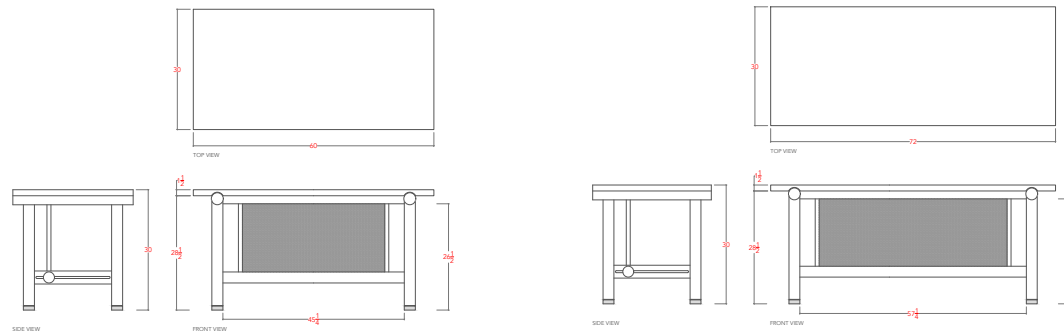

## STANDARD DIMENSIONS:

WEIGHT: TBD

60" - 60" L x 30" D x 30" H  
72" - 72" L x 30" D x 30" H

PRODUCTION: Made to Order

MADE IN: Los Angeles

MATERIALS: FSC certified Ash, Oak, Walnut

CUSTOMIZATION: Contact for More Info

The Silas Desk is crafted in solid hardwood with steel and brass accents. Inspired by the classic work bench, this desk focuses on a work surface from a simpler time. Handcrafted with interlocking round posts, a perforated modesty panel and plated steel foot caps that lend a subtle air of sophistication. Available in two sizes.