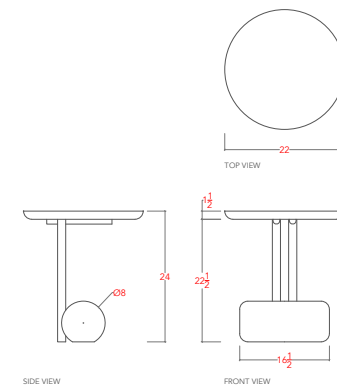

STARTING AT:

$1,975

SHOWN IN: Natural Ash

LEAD TIME: 10-12 Weeks

STANDARD DIMENSIONS:

WEIGHT: TBD

21" Dia x 24" H

PRODUCTION: Made to Order

MADE IN: Los Angeles

MATERIALS: FSC certified Ash, Oak, Walnut

CUSTOMIZATION: Contact for More Info