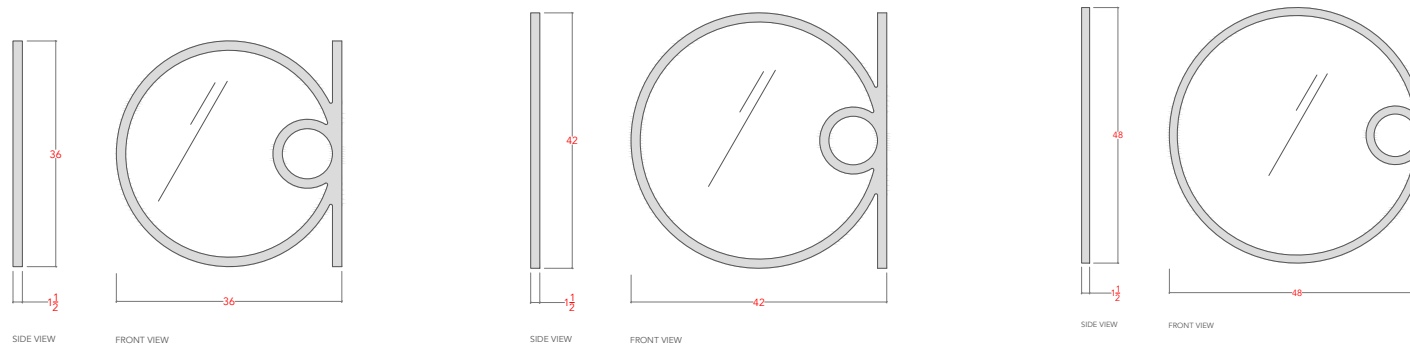

SILAS WALL MIRROR

AVAILABLE FINISHES:

STARTING AT:

\$2,825

SHOWN IN: Oiled Walnut

LEAD TIME: 10-12 Weeks

STANDARD DIMENSIONS:

WEIGHT: TBD

36" - 36" L x 1.5" D x 36" H
 42" - 42" L x 1.5" D x 42" H
 48" - 48" L x 1.5" D x 48" H

PRODUCTION: Made to Order

MADE IN: Los Angeles

MATERIALS: FSC certified Ash, Oak, Walnut

CUSTOMIZATION: Contact for More Info

The Silas Wall Mirror and its elegant round shape plays with geometry, clean lines and form creating a strong visual statement in any room.

LAST DITCH DESIGN

www.lastditchdesign.com

info@lastditchdesign.com