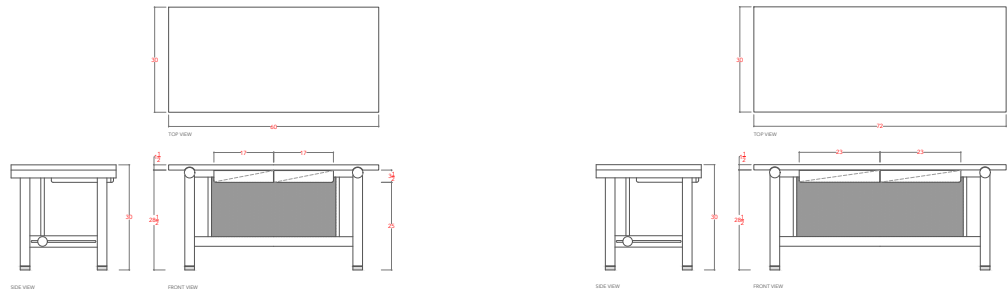

SILAS WRITING DESK

AVAILABLE FINISHES:

STARTING AT:

\$7925

SHOWN IN: Natural Oak & Juniper Green LEAD TIME: 10-12 Weeks

STANDARD DIMENSIONS:

WEIGHT: TBD

60" - 60" L x 30" D x 30" H
 72" - 72" L x 30" D x 30" H

PRODUCTION: Made to Order

MADE IN: Los Angeles

MATERIALS: FSC certified Ash, Oak, Walnut

CUSTOMIZATION: Contact for More Info

The Silas Writing Desk is crafted in solid hardwood with steel and brass accents. Inspired by the classic work bench, this desk focuses on a work surface from a simpler time. Handcrafted with interlocking round posts, a perforated modesty panel and plated steel foot caps that lend a subtle air of sophistication. With the addition of a two-drawer configuration this provides a higher level of functionality and organization. Available in two sizes.