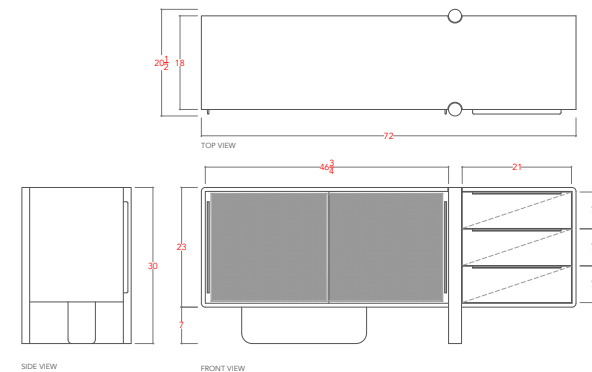

72" L x 20.5" D x 30" H

PRODUCTION: Made to Order

MADE IN: Los Angeles

MATERIALS: FSC certified Ash, Oak, Walnut

CUSTOMIZATION: Contact for More Info

The Sulaco Credenza with its exquisitely crafted asymmetrical form conveys a refined, tailored, and functional design. An elegant piece for a living room, dining area, bedroom or home office, the credenza beautifully solves a variety of storage needs.

The light appearance of the woven cane door panels provides a timeless mid-century touch that allow the interior contents to be dappled with light.

Available in left or right configurations.

LAST DITCH DESIGN