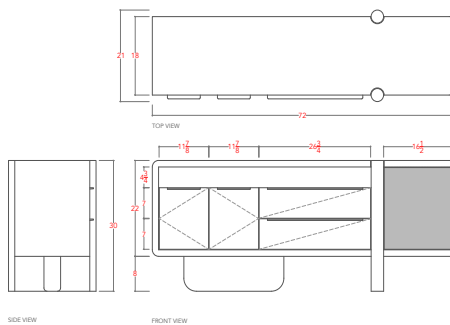

72" - 72" L x 20.5" D x 30" H

84" - 84" L x 20.5" D x 30" H

96" - 96" L x 20.5" D x 30" H

PRODUCTION: Made to Order

MADE IN: Los Angeles

MATERIALS: FSC certified Ash, Oak, Walnut

CUSTOMIZATION: Contact for More Info

The Sulaco Media Console features an elevated blend of clean lines and sculptural elements all while maintaining a tailored sense of asymmetry. An elegant piece for the living room, bedroom or home office, the console beautifully solves a variety of storage needs. Including the woven cane panel door that neatly tucks away the blocky subwoofer all while providing a timeless mid-century touch. Available in three sizes and left or right configurations.