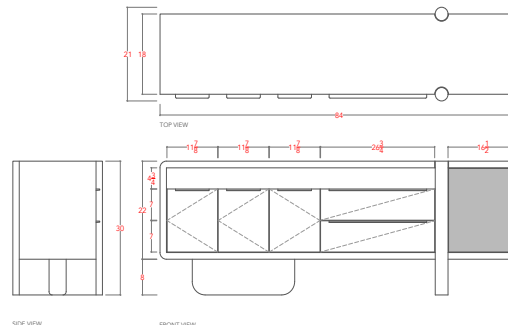

72" - 72" L x 20.5" D x 30" H

84" - 84" L x 20.5" D x 30" H

96" - 96" L x 20.5" D x 30" H

PRODUCTION: Made to Order

MADE IN: Los Angeles

MATERIALS: FSC certified Ash, Oak, Walnut

CUSTOMIZATION: Contact for More Info

The Sulaco Media Console features an elevated blend of clean lines and sculptural elements all while maintaining a tailored sense of asymmetry. An elegant piece for the living room, bedroom or home office, the console beautifully solves a variety of storage needs. Including the woven cane panel door that neatly tucks away the blocky subwoofer all while providing a timeless mid-century touch. Available in three sizes and left or right configurations.