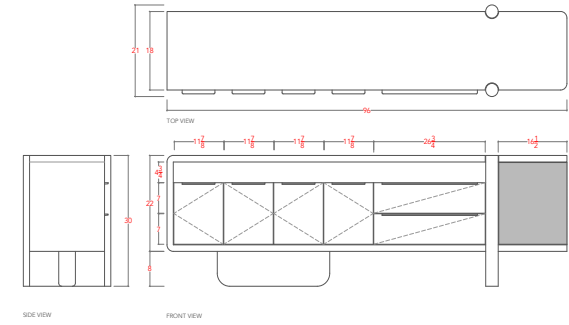

72" - 72" L x 20.5" D x 30" H

84" - 84" L x 20.5" D x 30" H

96" - 96" L x 20.5" D x 30" H

PRODUCTION: Made to Order

MADE IN: Los Angeles

MATERIALS: FSC certified Ash, Oak, Walnut

CUSTOMIZATION: Contact for More Info

The Sulaco Media Console features an elevated blend of clean lines and sculptural elements all while maintaining a tailored sense of asymmetry. An elegant piece for the living room, bedroom or home office, the console beautifully solves a variety of storage needs. Including the woven cane panel door that neatly tucks away the blocky subwoofer all while providing a timeless mid-century touch. Available in three sizes and left or right configurations.